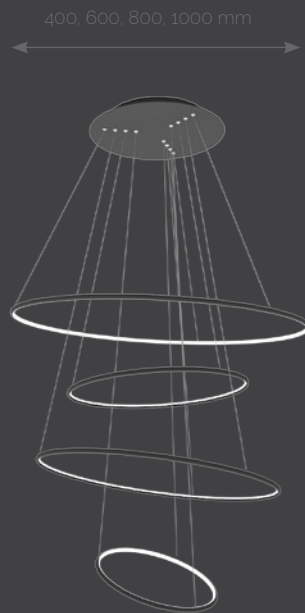

LA084/P

available colors

IP44

A

3000K
4000K

available diameters:

40, 60, 80, 100, 120, 150, 180, 200, 230 cm