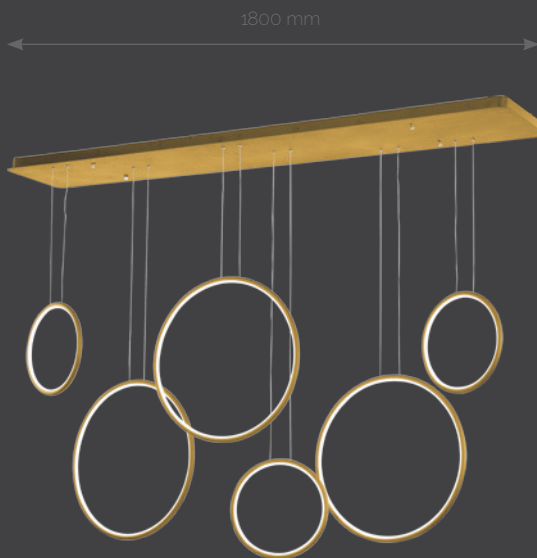

1300 mm

LA076/P_180

130W

available colors

IP44

A

3000K
4000K

7800lm
8970lm