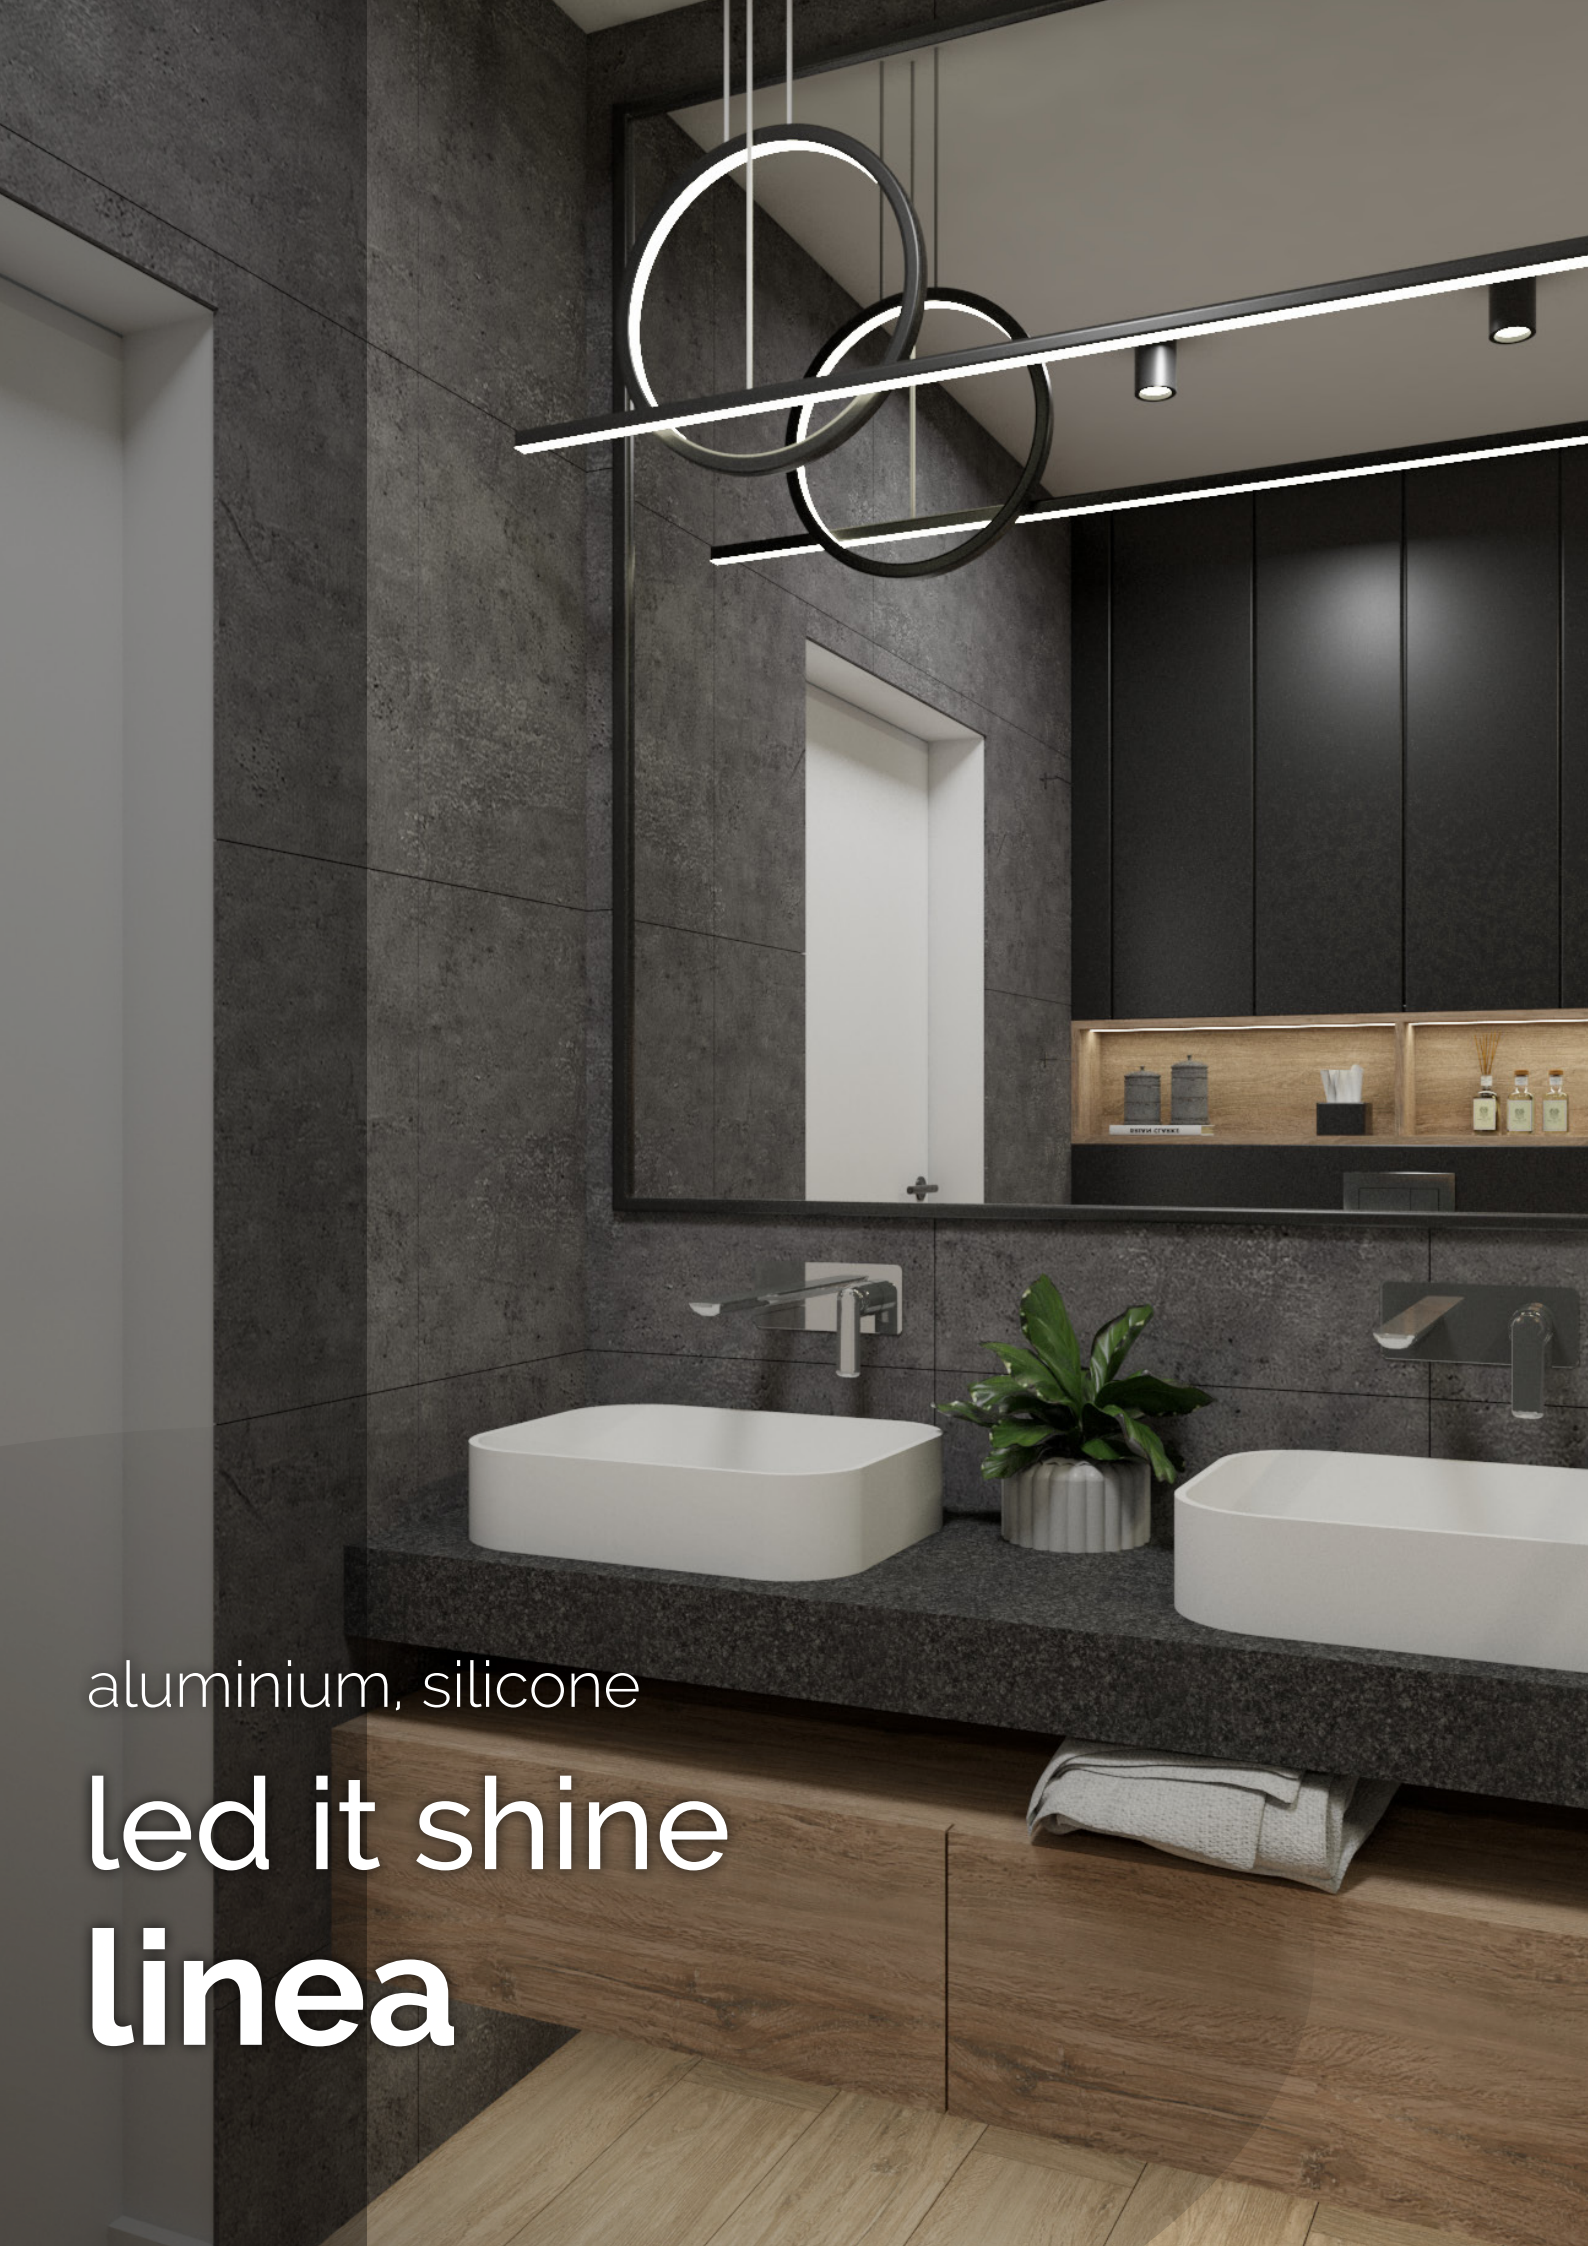

1080lm
1242lm

aluminium, silicone

led it shine

linea

LA087/P

49W

available colors

IP44