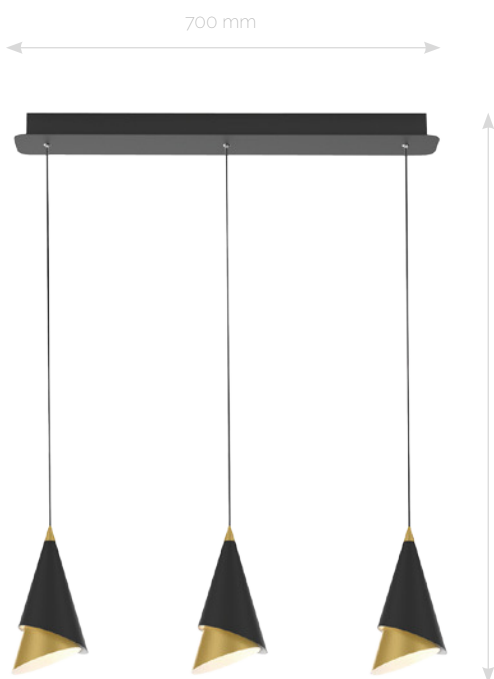

LA063/CL

3 x 7W

available colors

IP20

A

3000K

1260lm