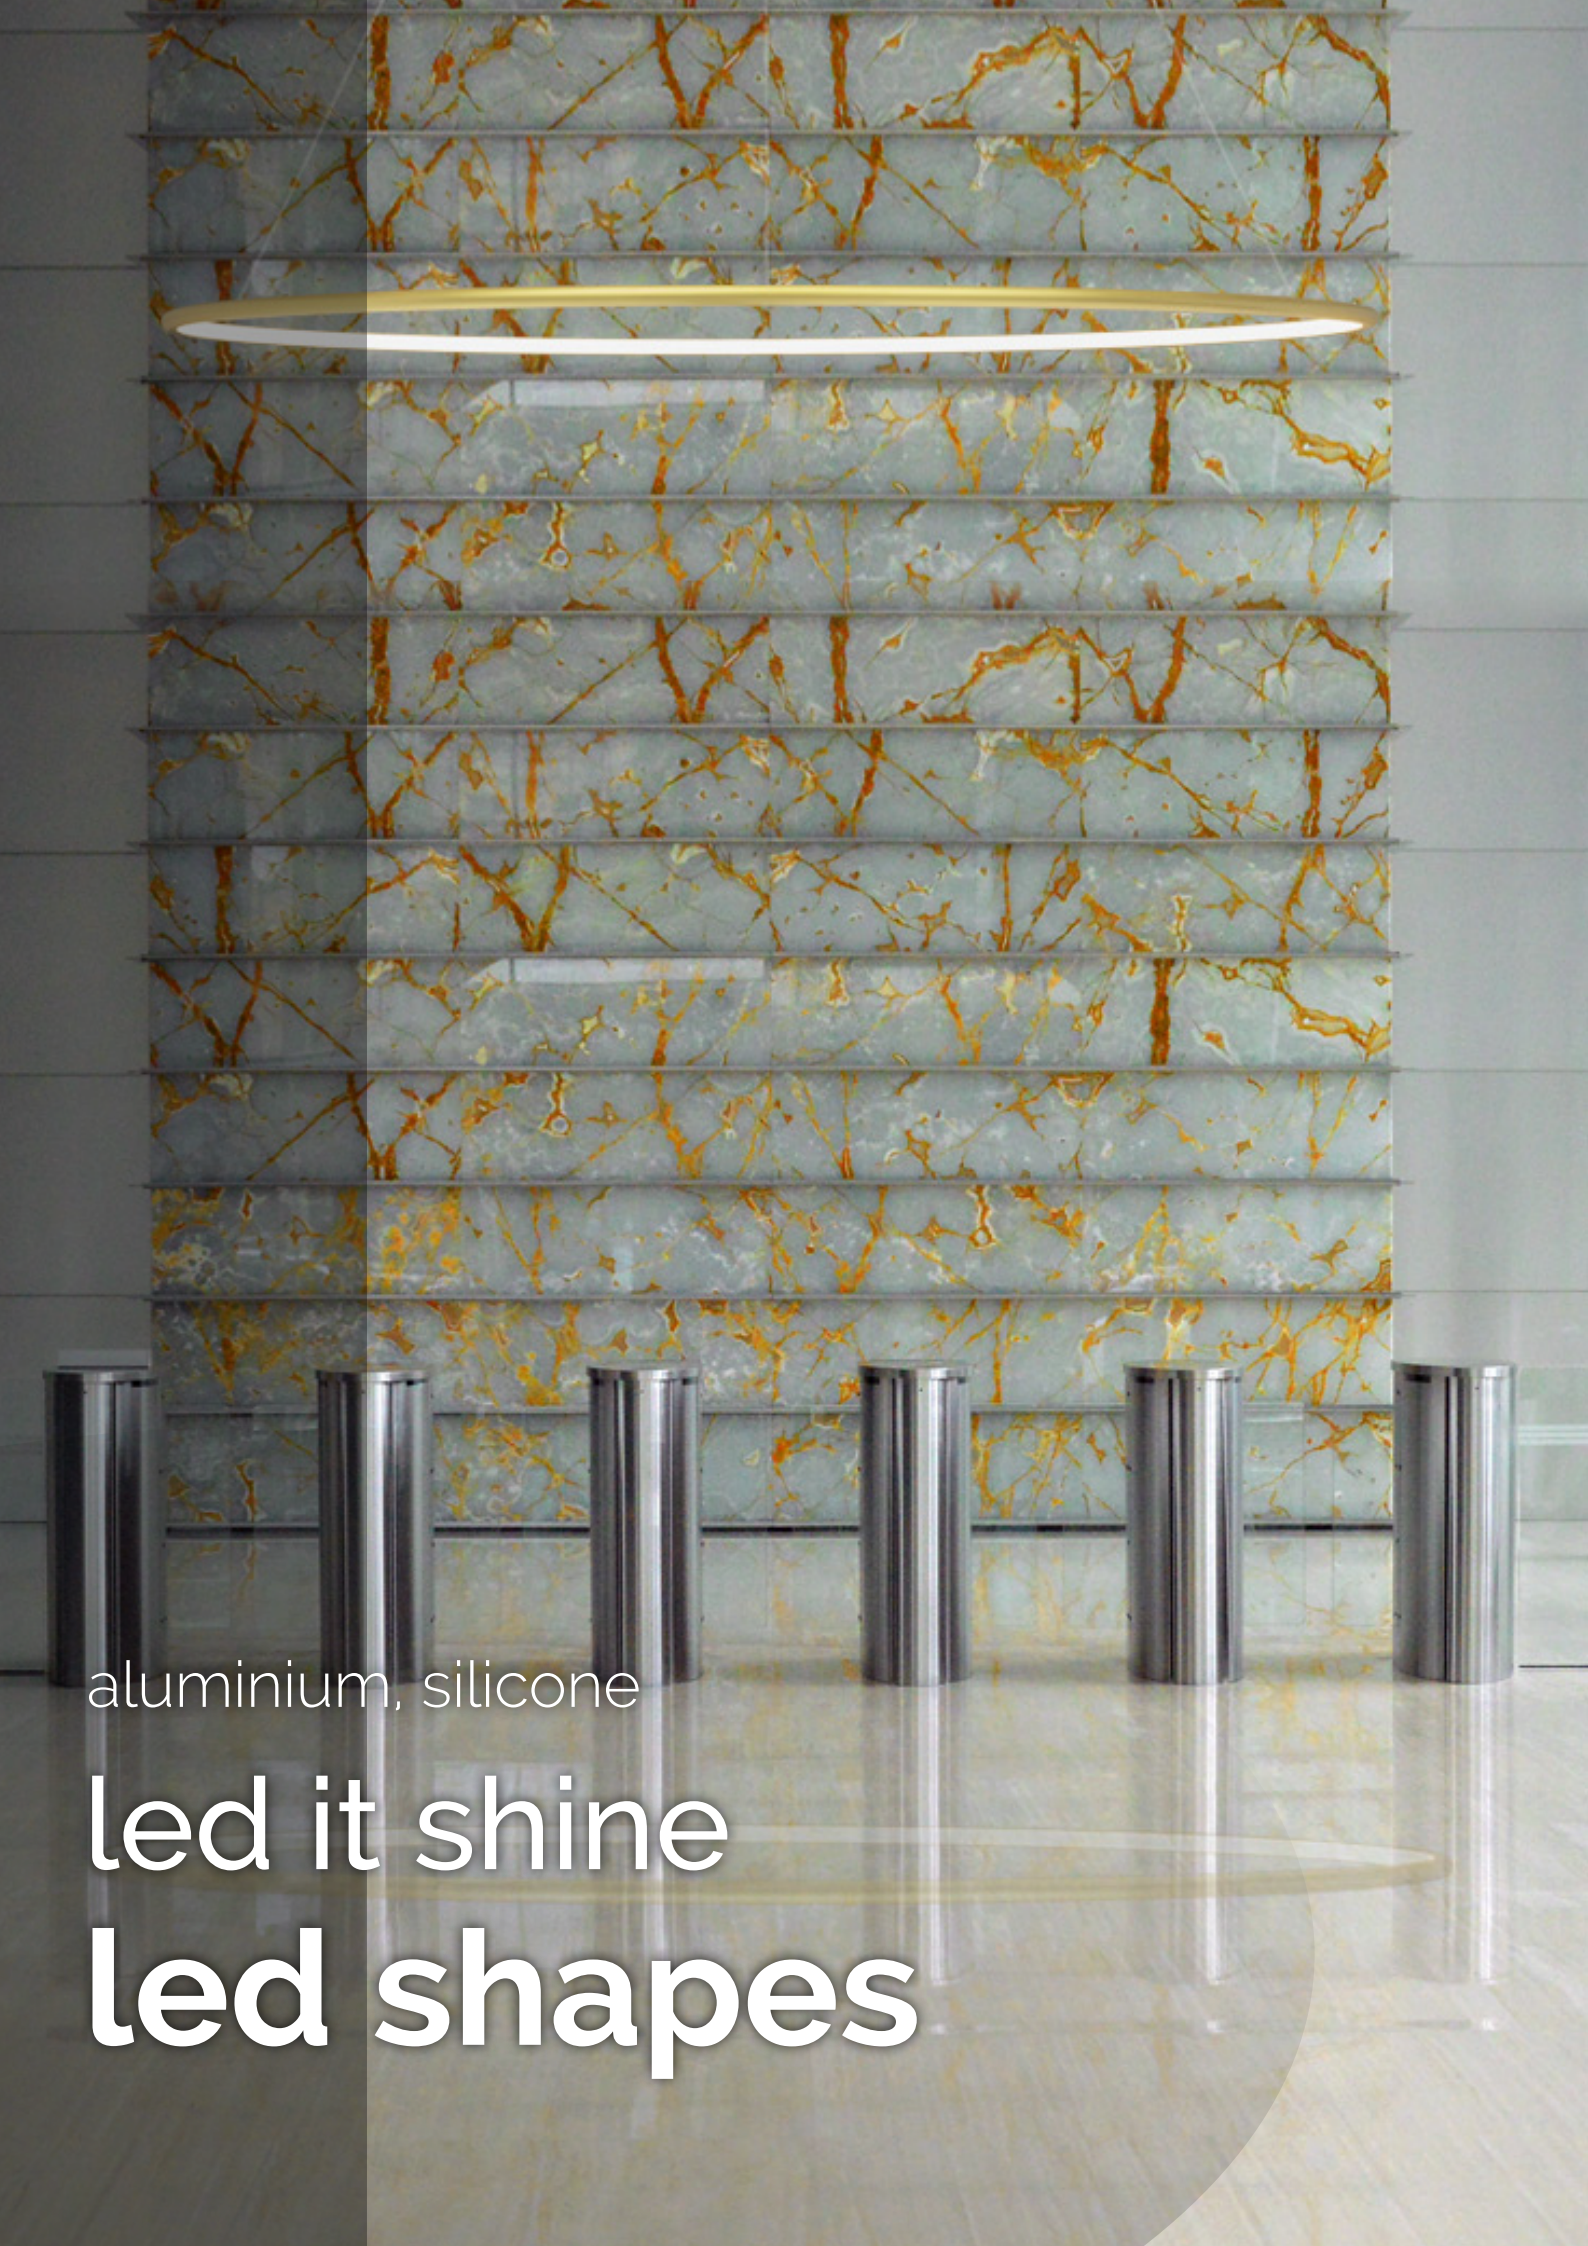

IP20

A

3000K

720lm

aluminium, silicone

led it shine

led shapes

1300 mm