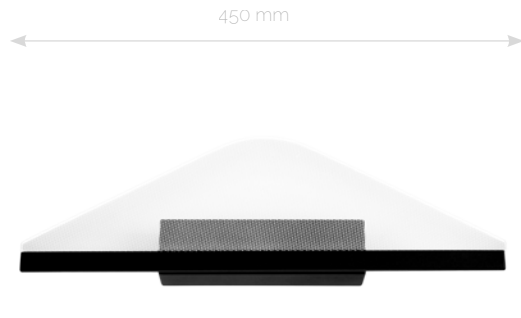

230 mm

LA090/W

9W

available colors

IP20

A

3000K
4000K

540lm
621lm