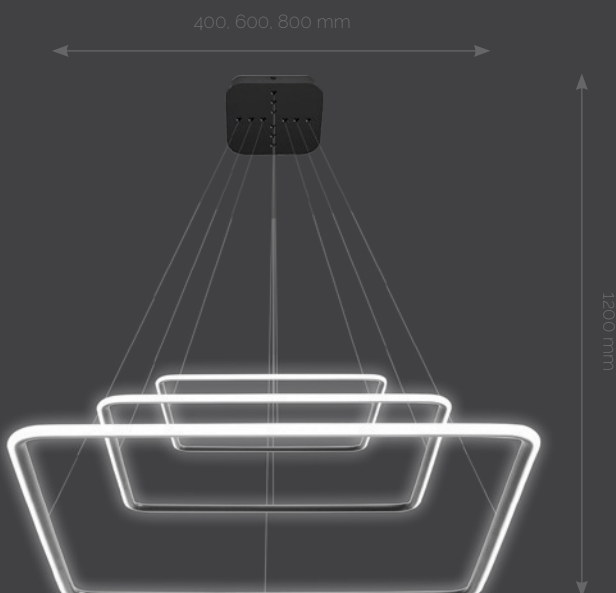

A

3000K
4000K

available squares:

40, 60, 80, 100, 120 cm

40W / 60W / 90W / 120W / 150W

LA072/P

available colors

IP44