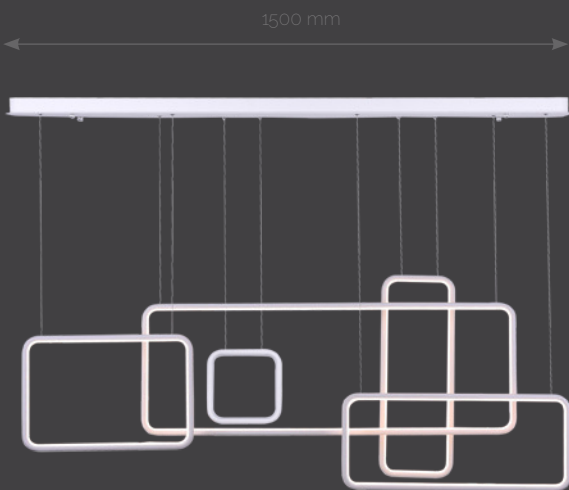

1200 mm

LA077/CL_5

130W

available colors

IP44

A

3000K
4000K

7860lm
9039lm