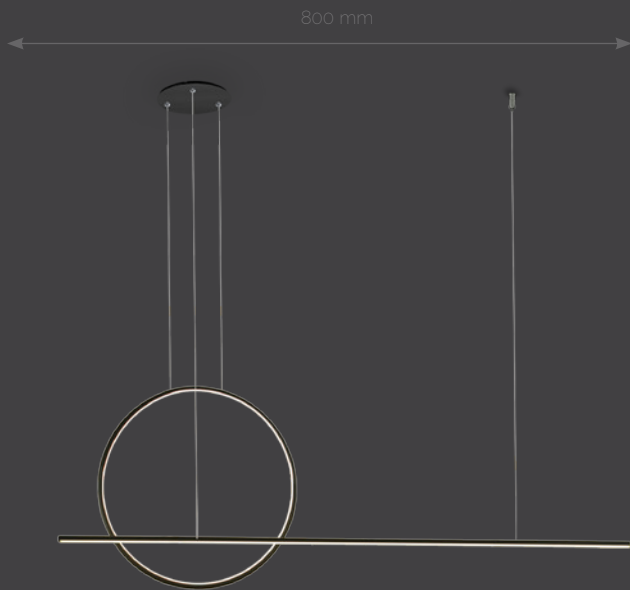

1080lm
1242lm

aluminium, silicone

led it shine

linea

LA087/P

49W

available colors

IP44