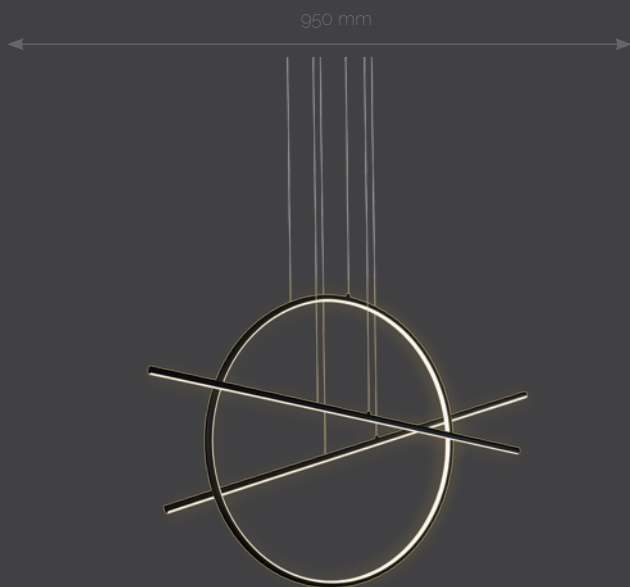

LA088/P

66W

available colors

IP44

A

3000K
4000K

3960lm
4554lm