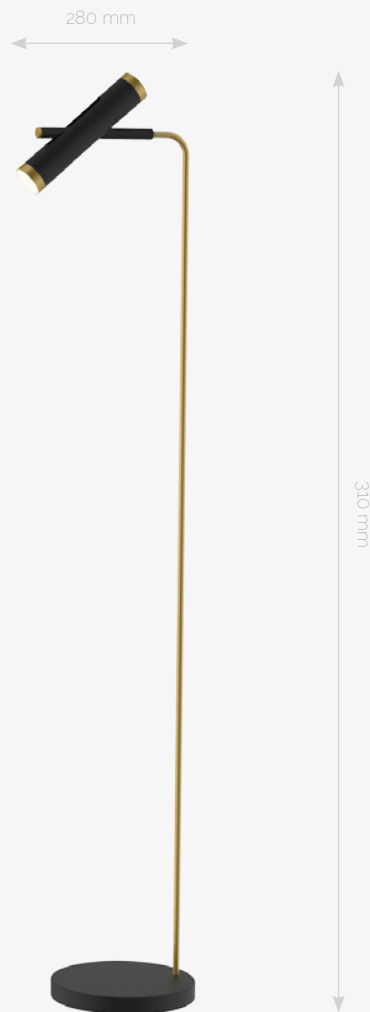

available colors

IP20

A

3000K

1080lm

LA062/F

2 x 3W

available colors