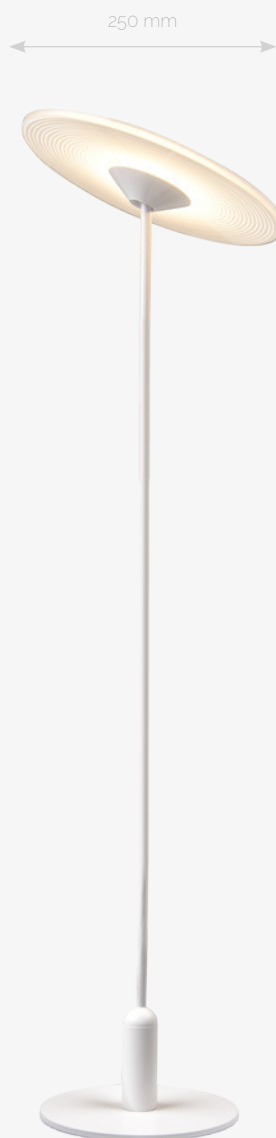

LA080/F

12W

IP20

A

3000K

720lm