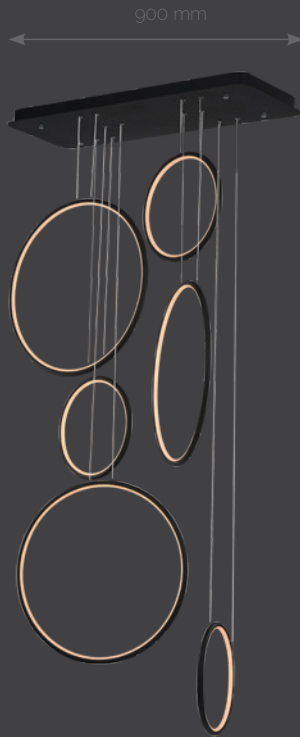

IP20

A

3000K

720lm

aluminium, silicone

led it shine

led shapes

1300 mm