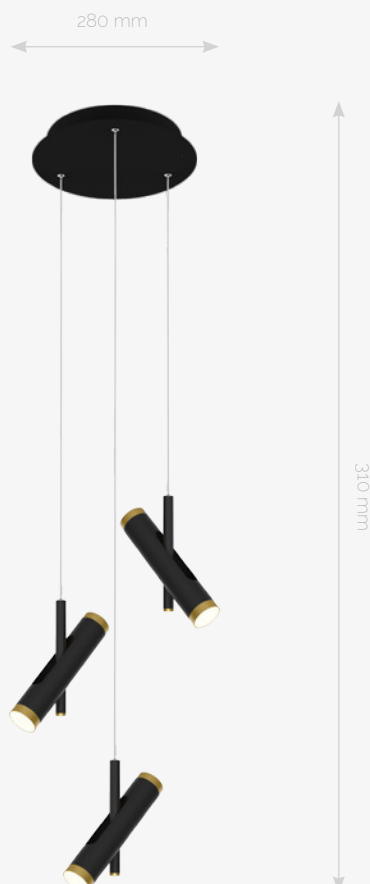

LA062/CO3

6 x 3W

available colors

IP20

A++

3000K

1080lm