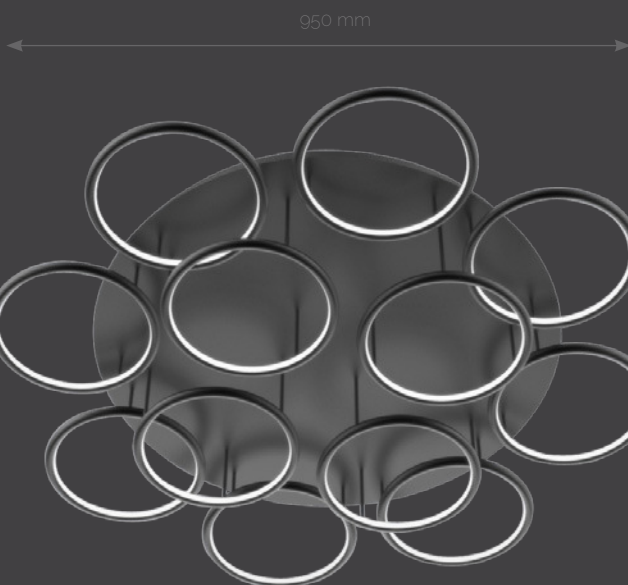

LA078/CE_12

144W

available colors

IP44

A

3000K
4000K

8640lm
9936lm