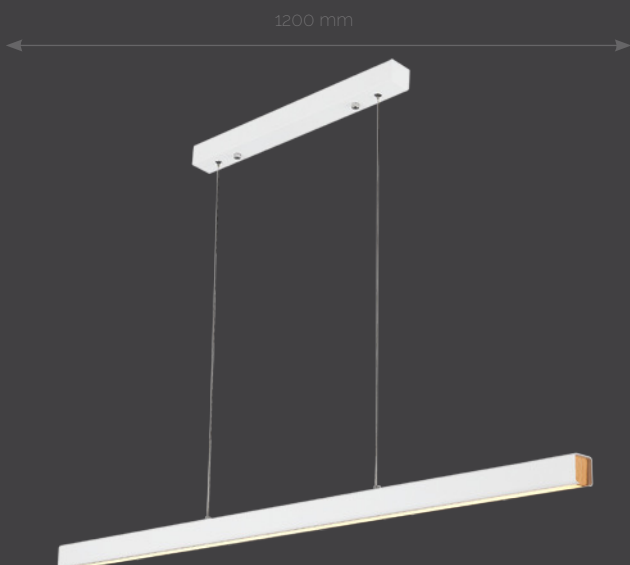

LA089/P

44W

available colors

IP44

A

3000K
4000K

2640lm