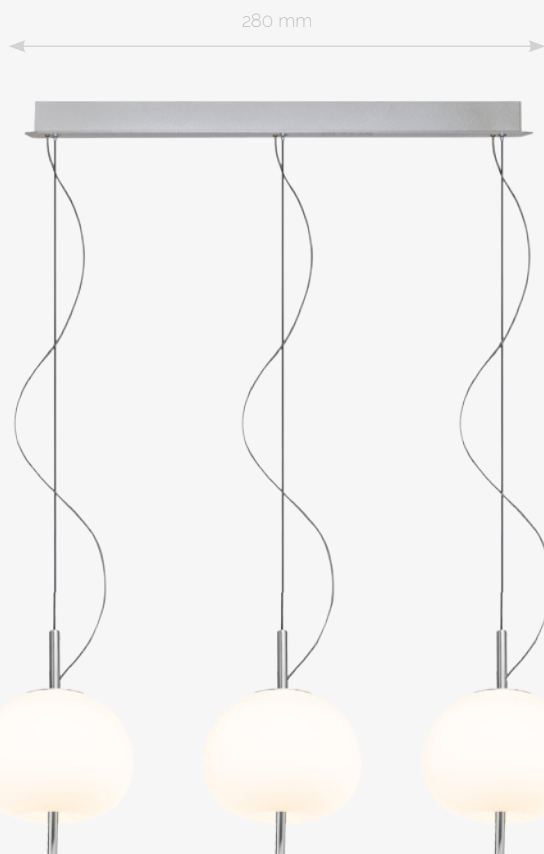

LA058/P

3 x 7W

available colors

IP20

A++

3000K

1260lm