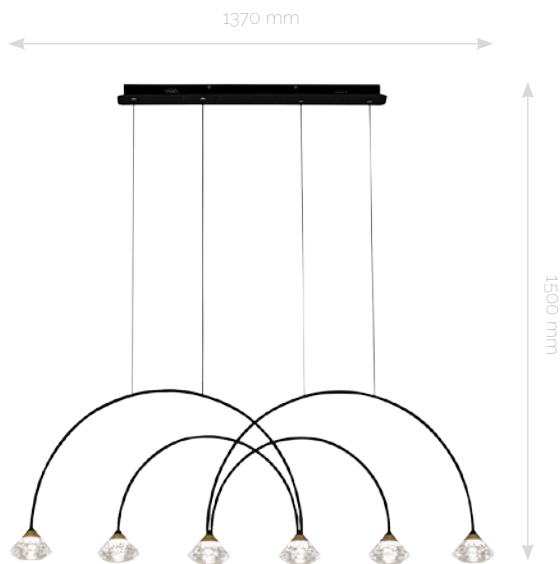

LA059/CL4

6 x 3W

available colors

IP20

A

3000K

1080lm