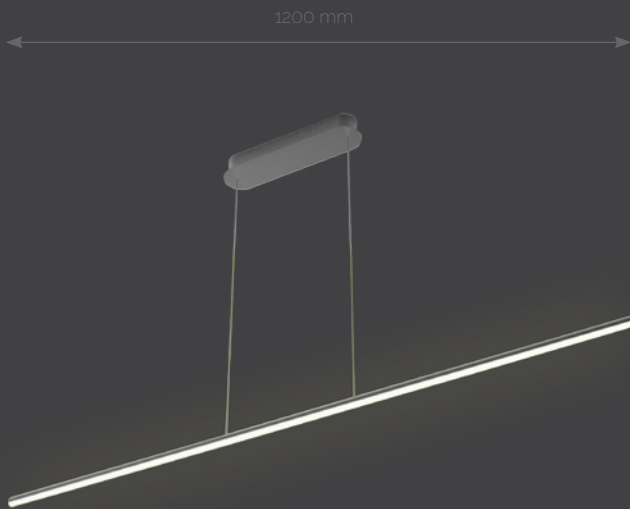

LA089/P_120

20W

available colors

IP44

A

3000K

1200lm