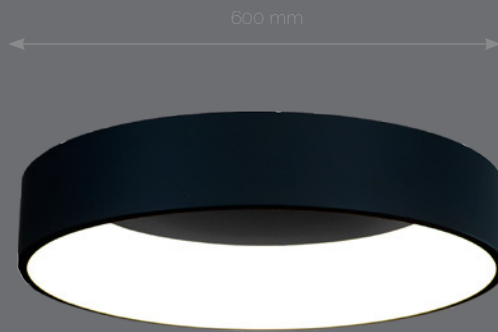

1800lm
2070lm

aluminium, acrylic

vouge

smd led vouge

LA070/C_600 36W

available colors

IP44

A+