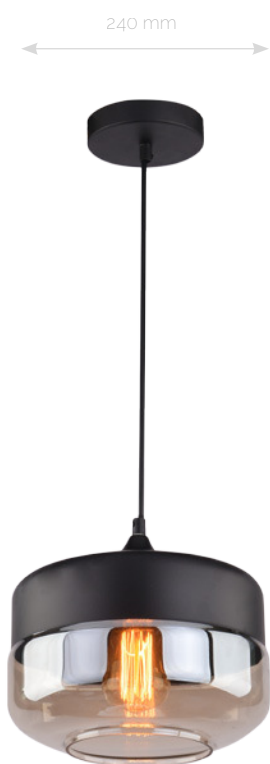

available colors

E27

IP20

40W

MAX

glass, plastic

modern on

manhattan chic