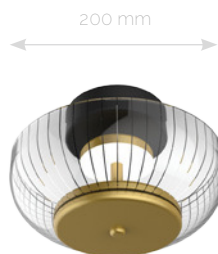

LA104/CW

7W

available colors

IP20

A

3000K