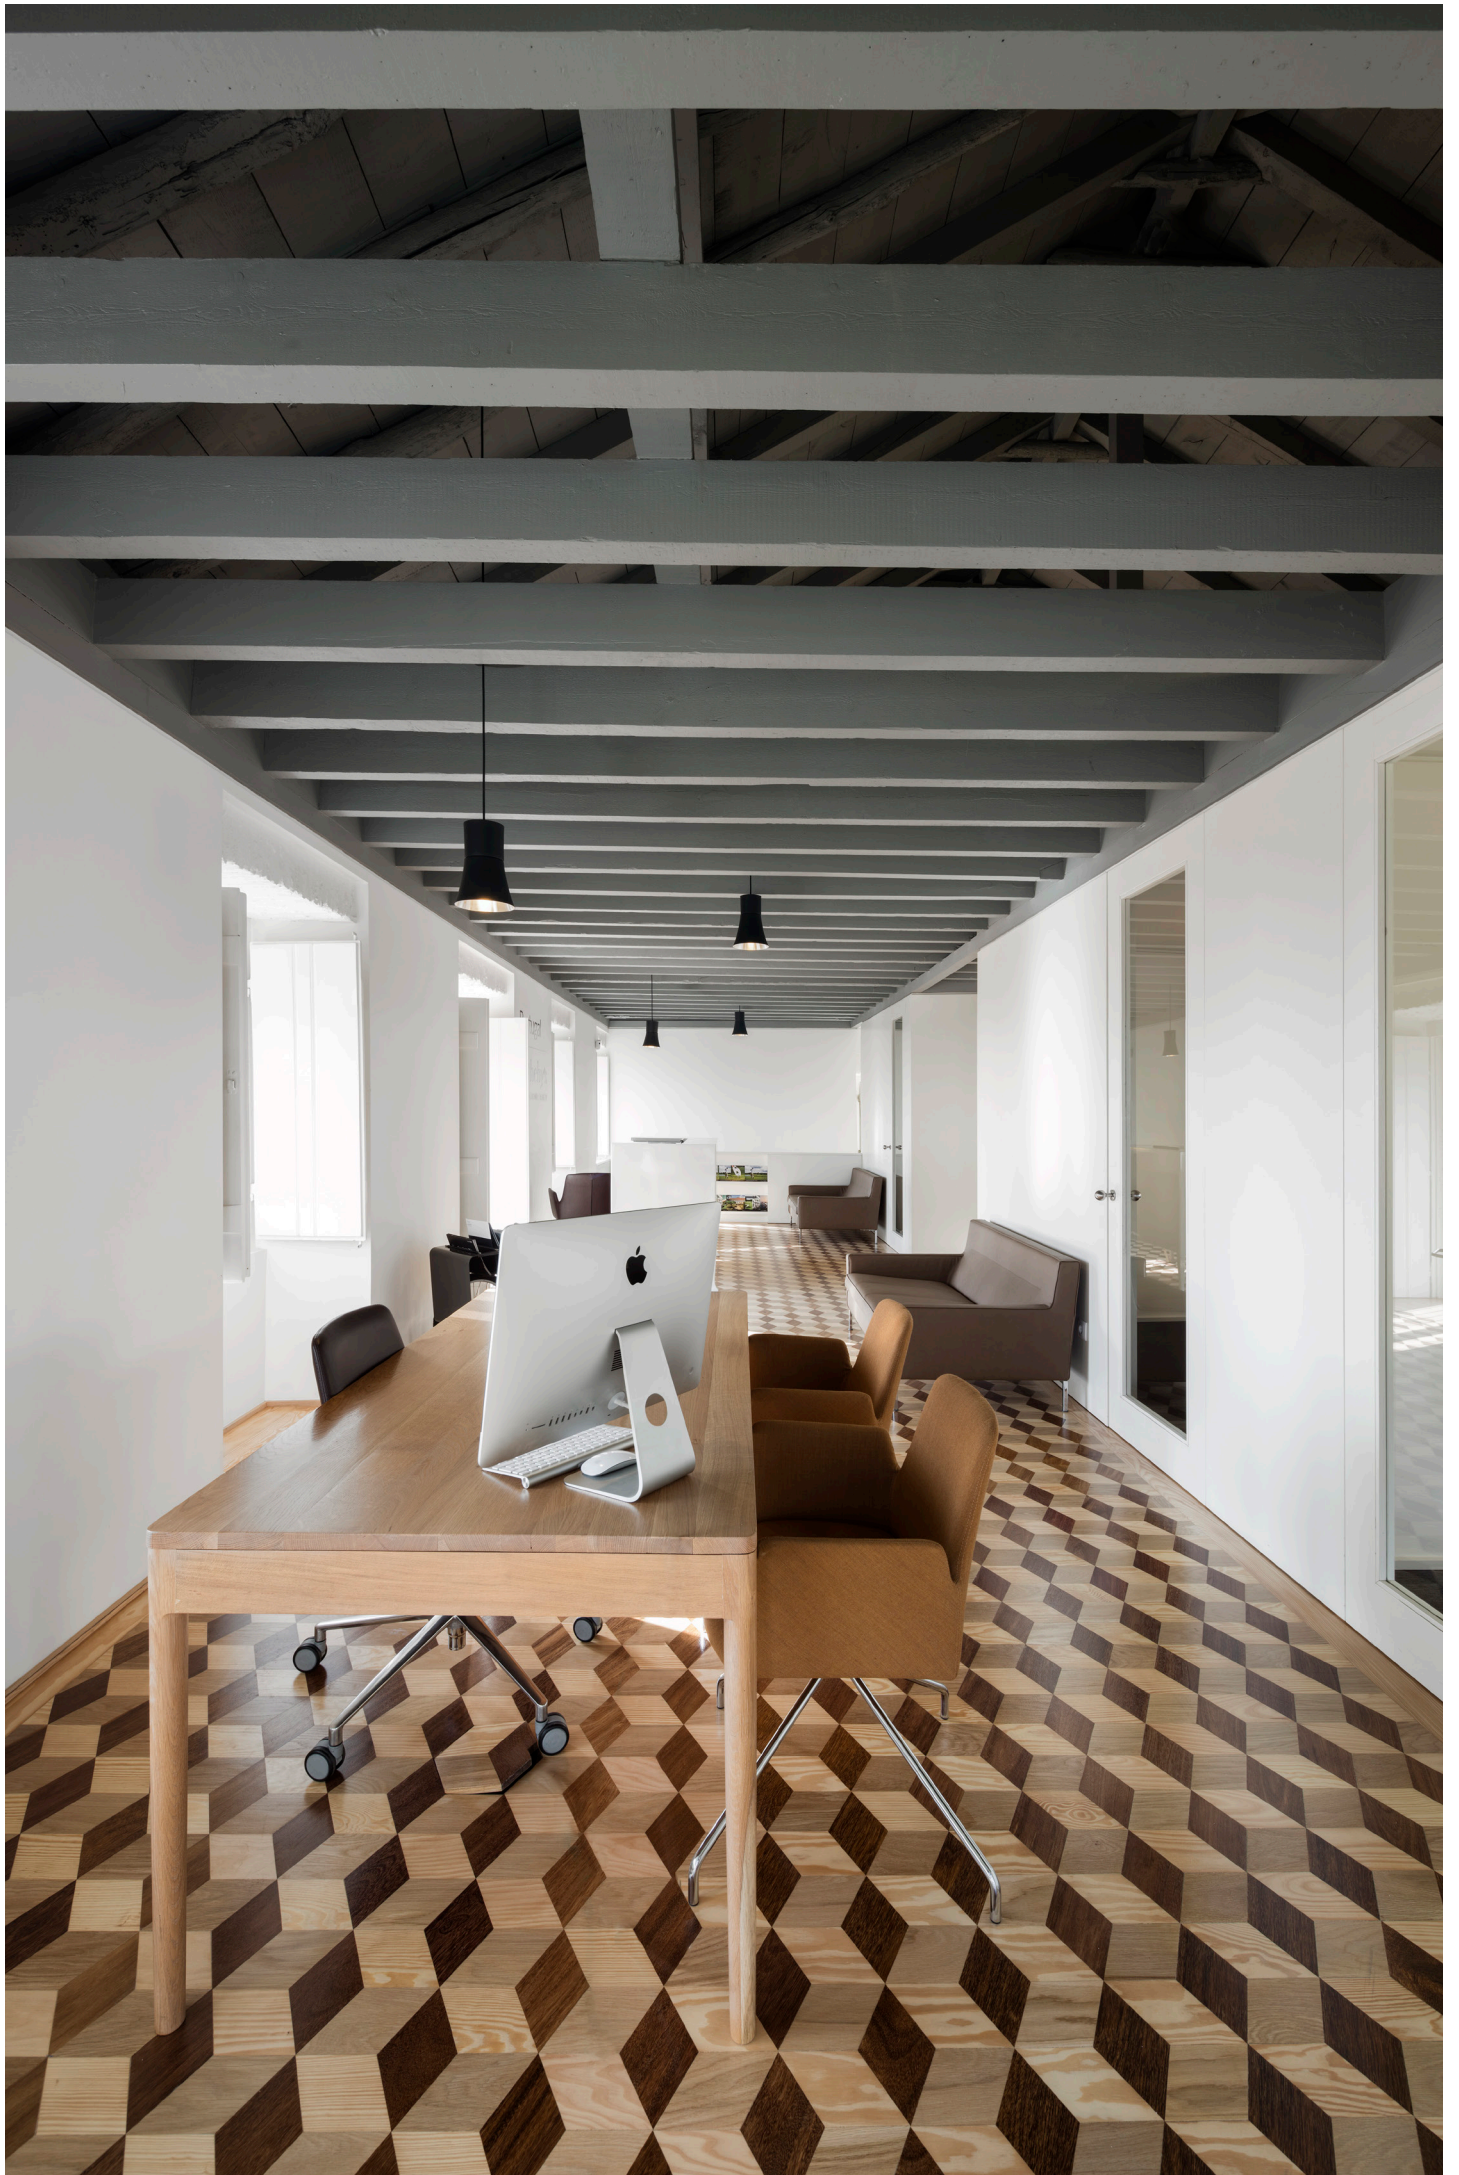

MANU

by Pedro Sottomayor

FRONT

FRONT product sheet

FRONT is an elegant desk, which suits well in homes, offices or reception areas. Two drawers, as well as cable storage are integrated in the table structure, which gives the desk a clean look that draws the attention on all the fine materials used to build it.

Rectangular 160 x 80

Rectangular 180 x 90

Rectangular 200 x 100