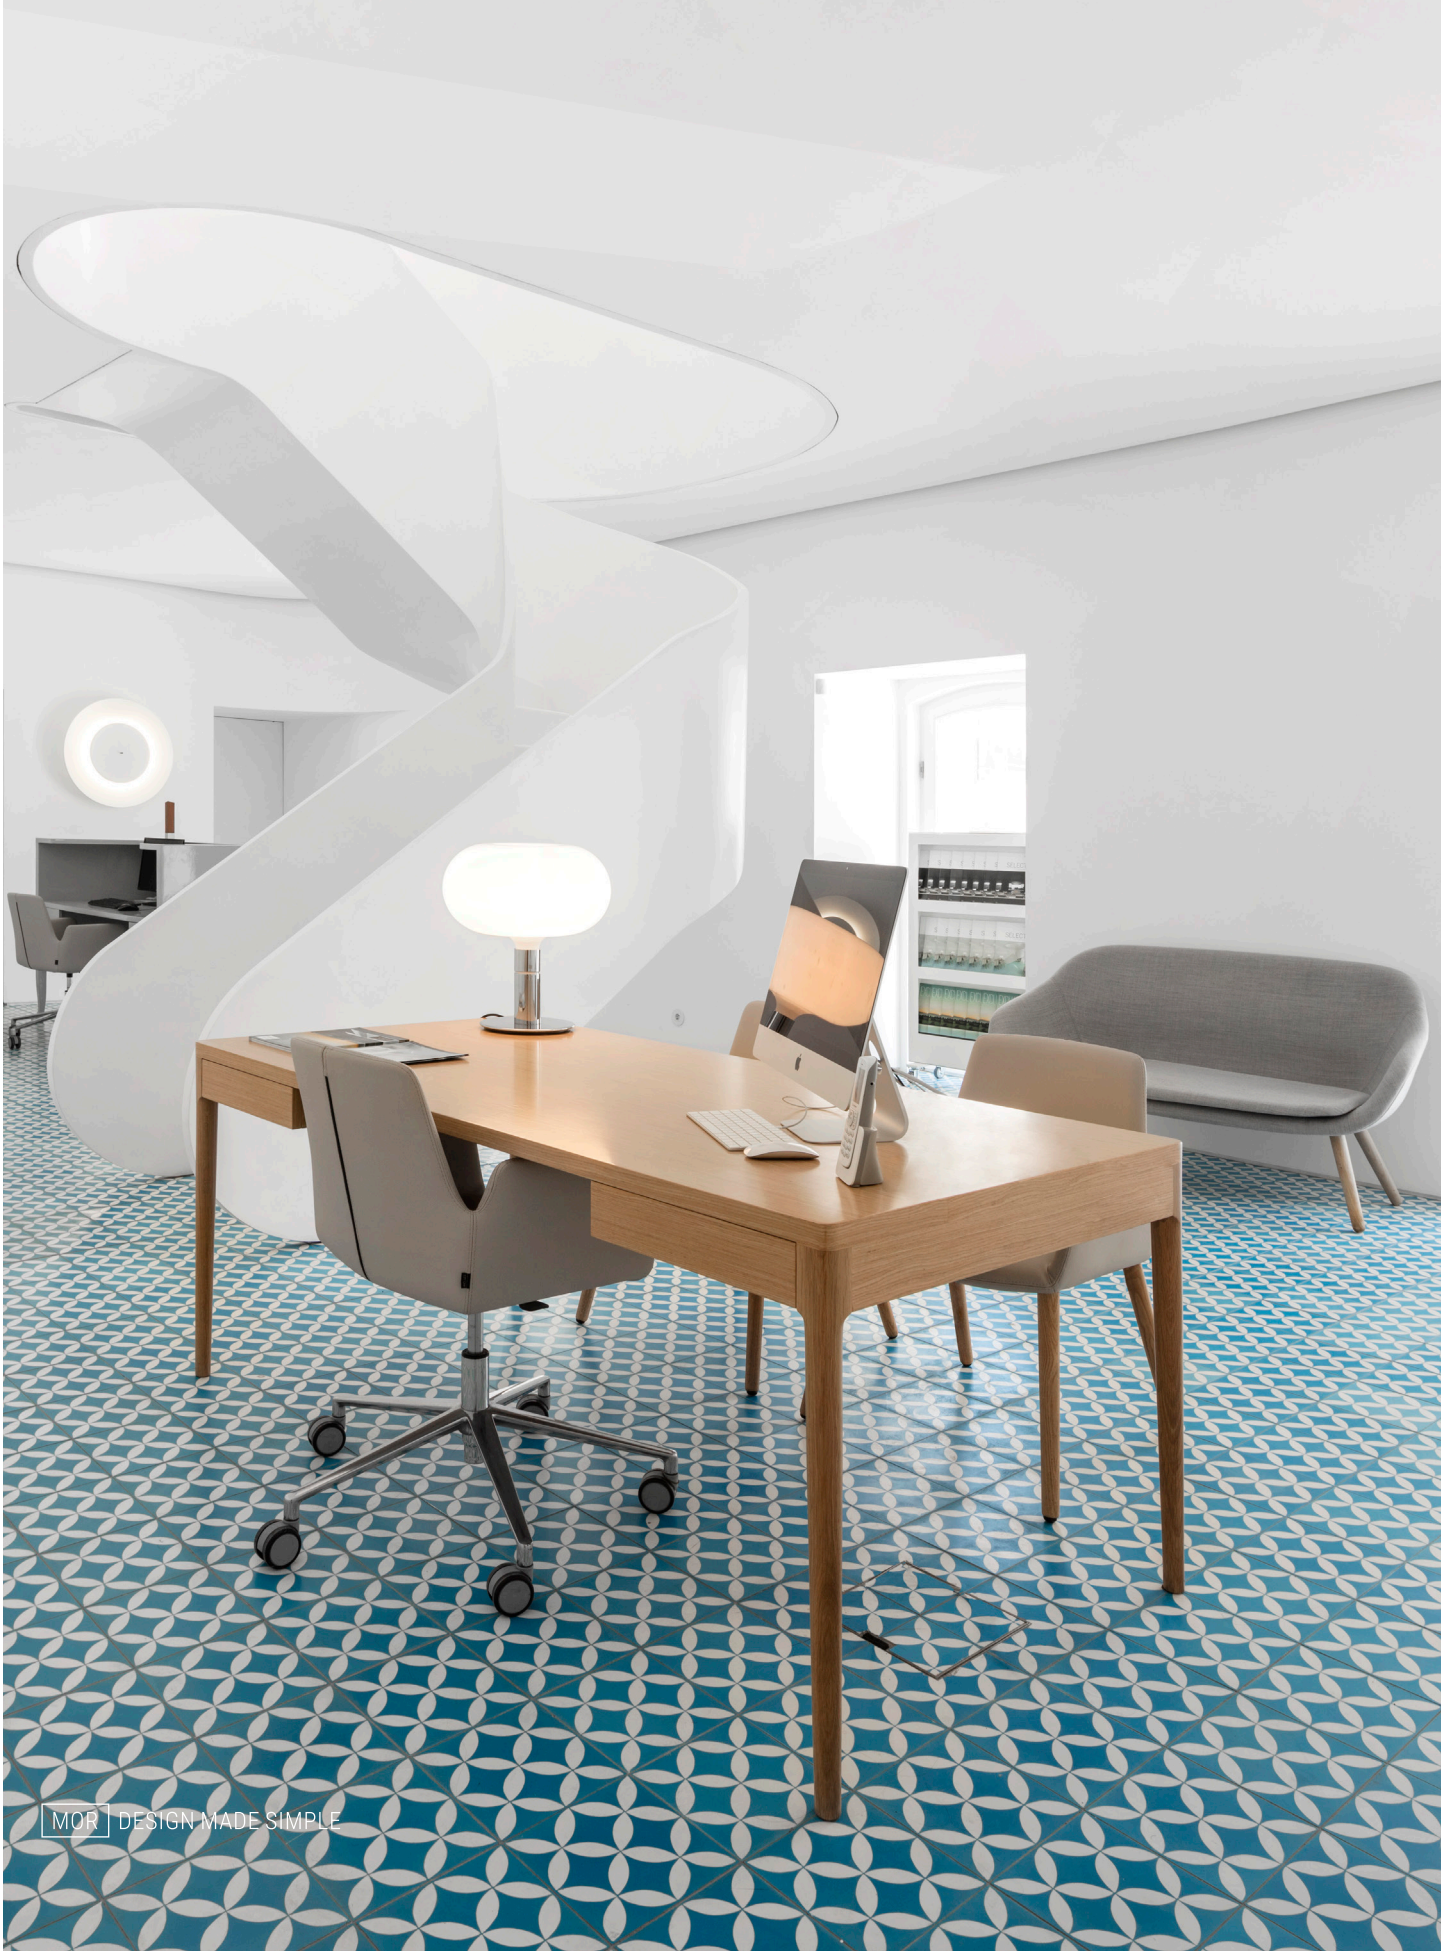

MANU

by Pedro Sottomayor

FRONT

FRONT product sheet

FRONT is an elegant desk, which suits well in homes, offices or reception areas. Two drawers, as well as cable storage are integrated in the table structure, which gives the desk a clean look that draws the attention on all the fine materials used to build it.

Rectangular 160 x 80

Rectangular 180 x 90

Rectangular 200 x 100