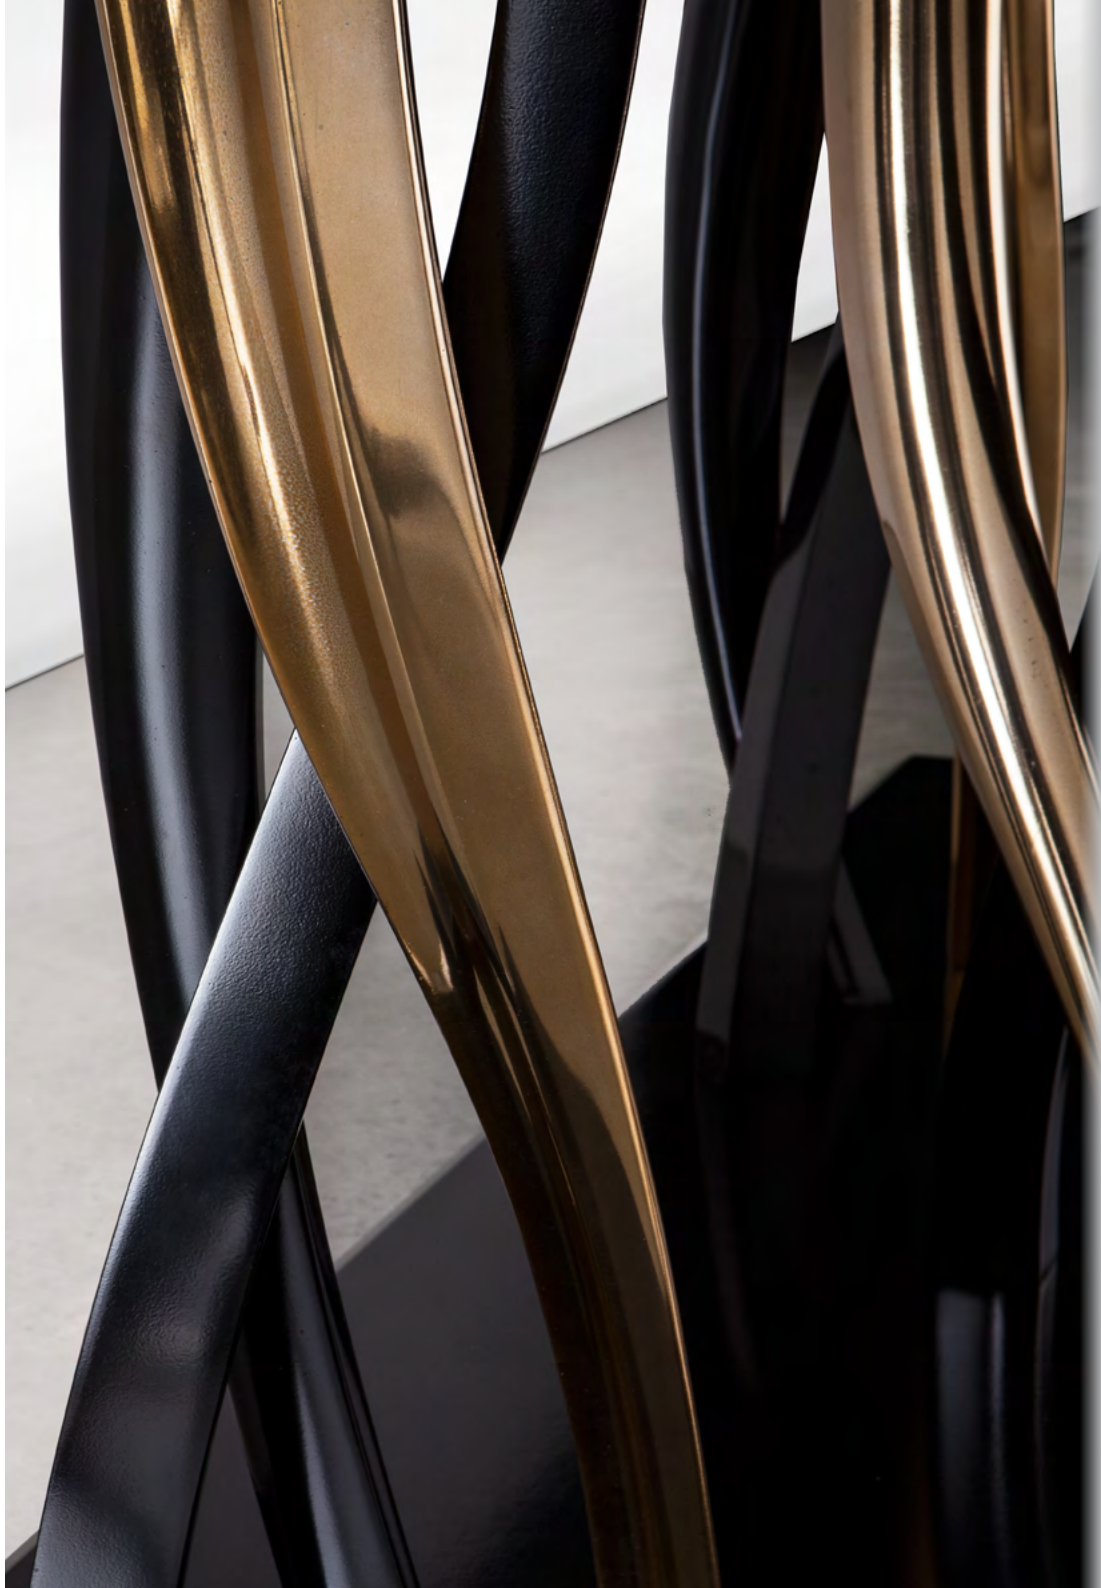

IL PEZZO 

*Sinuous folds,
metal details
and elegant structure*

Sinuous folds surround
the elegant structure, upholstered in leather
with solid walnut legs and metal details
like shimmering lights.

IL PEZZO 8

IL PEZZO **9**

*A character from the
turn of the 20th century*

A concentrate of accuracy
and luxurious elegance,
Il Pezzo 9 is a character from the
turn of the 20th century,
lost in the sparkle of a night of parties
only to find its impenetrable integrity
the following morning.