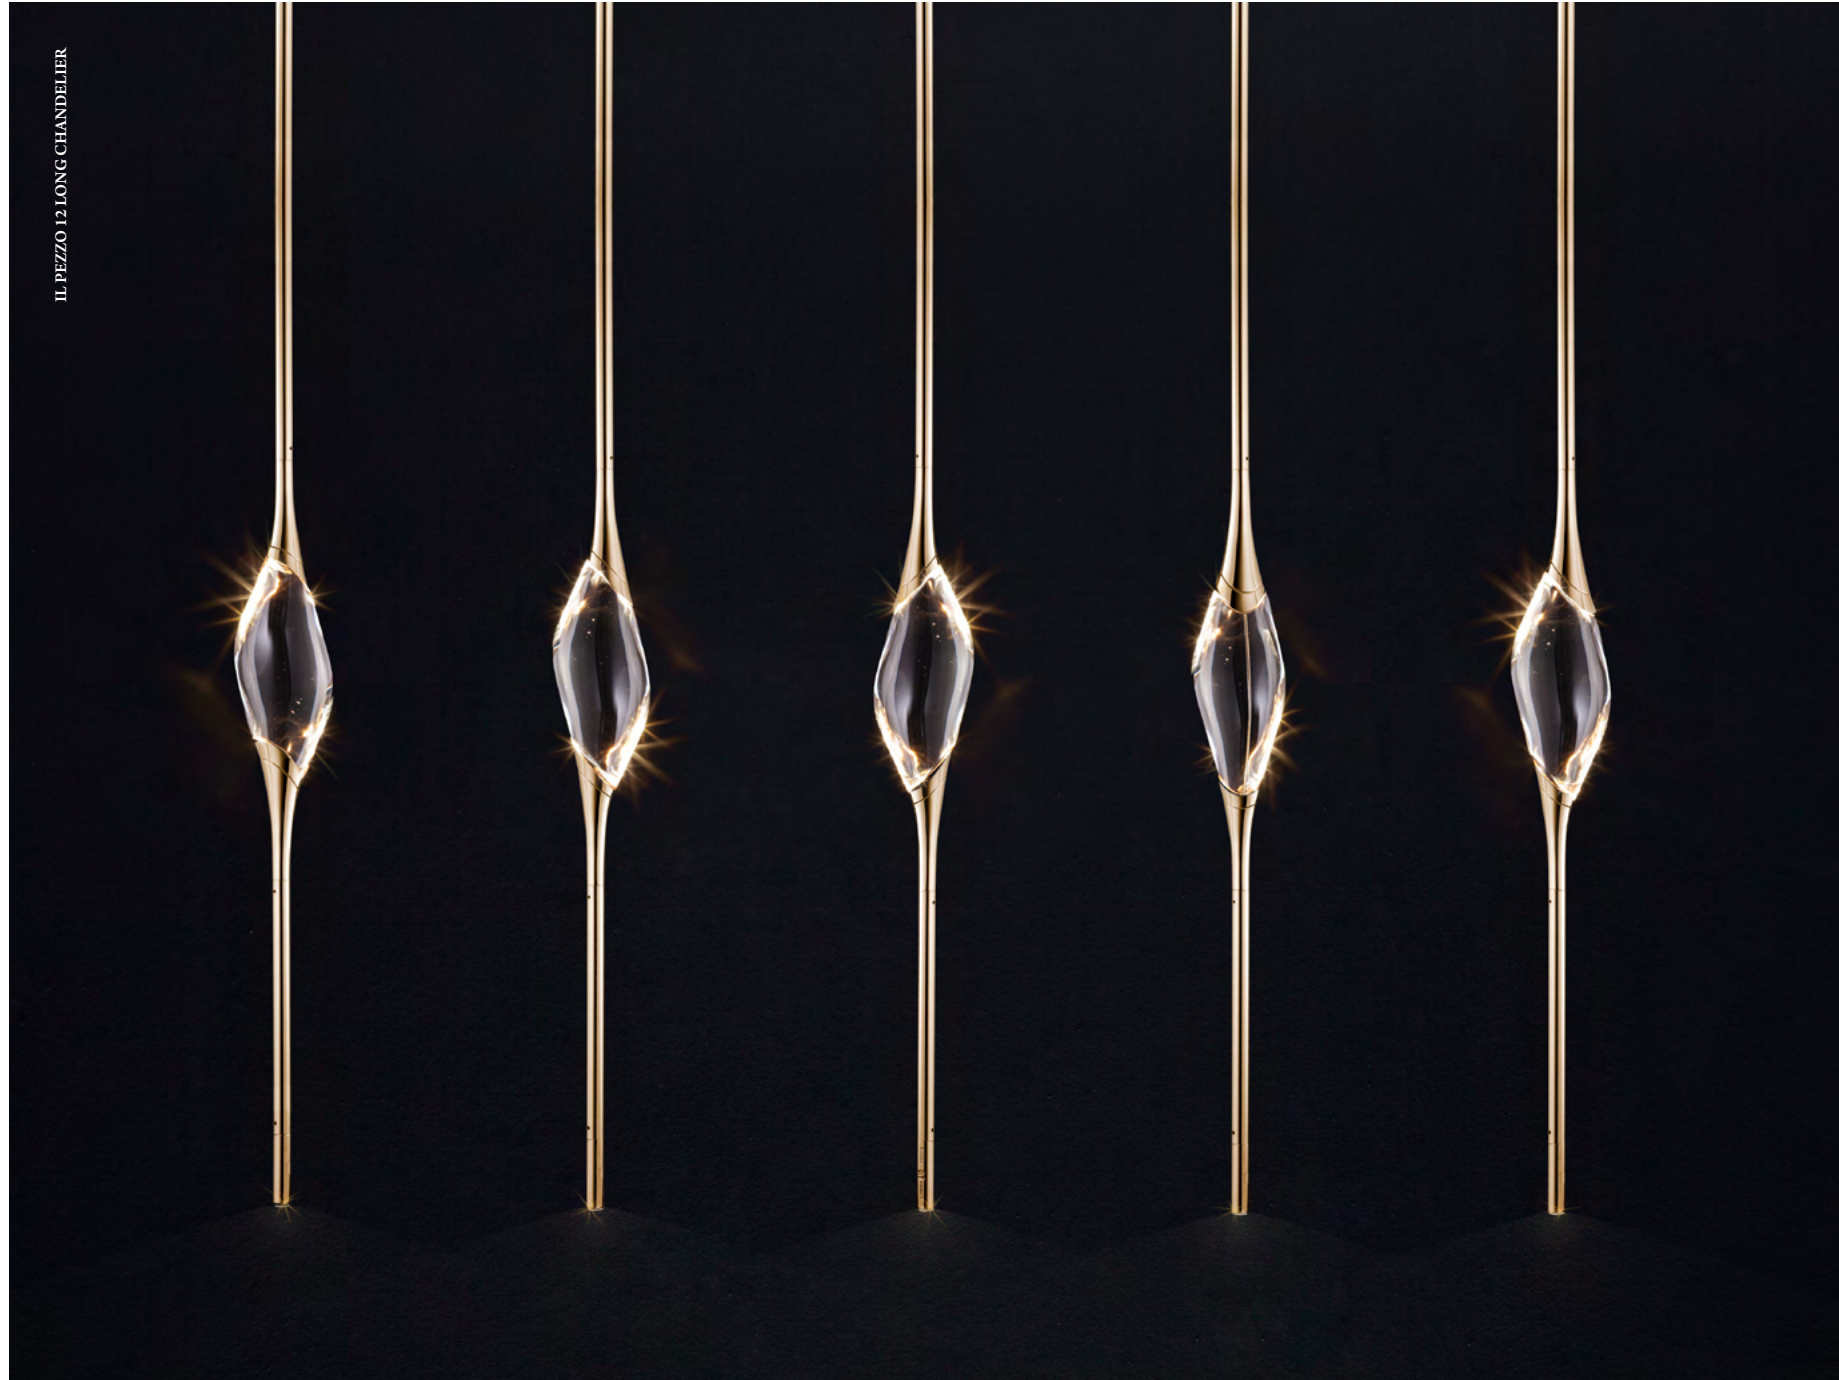

IL PEZZO **9**

*A character from the
turn of the 20th century*

A concentrate of accuracy
and luxurious elegance,
Il Pezzo 9 is a character from the
turn of the 20th century,
lost in the sparkle of a night of parties
only to find its impenetrable integrity
the following morning.

IL PEZZO 9 TABLE

IL PEZZO **10**

*A medieval Florentine palace
over an imaginary Arno river*

Rigid, strong and impenetrable, like a medieval Florentine palace it seems to be suspended and floating over an imaginary Arno river. Il Pezzo 10 shows off its embossed wood giving it a medieval taste, the wood shows infinite shades and colors; it invites us to stroke these rounded surfaces, finely smoothed and ripe with the smell of essential oils, giving a real celebration of senses.

IL PEZZO **12**

*A female figure
carrying in her womb the light*

Il Pezzo 12 is a female figure suspended in the air, carrying in her womb the light. It's nimble, refined, addictive. The solid crystal, illuminated by two LEDs, creates suggestive refractions and it's suspended between brass stems. At the end of each stem, another LED spreads a direct light.