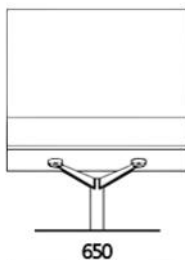

Fauteuil lounge

Ref. 40010 - 40360, 41010 - 41020