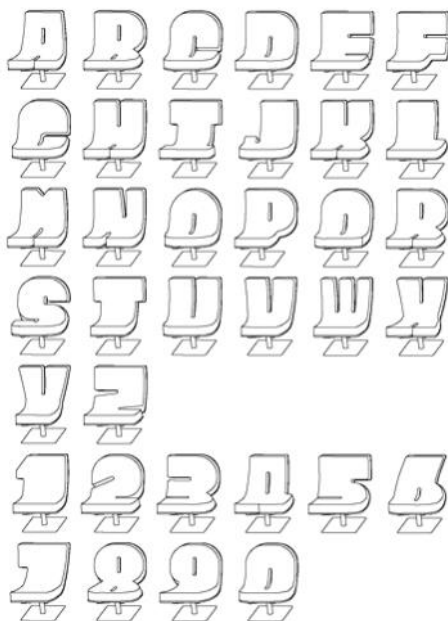

Modèles Models