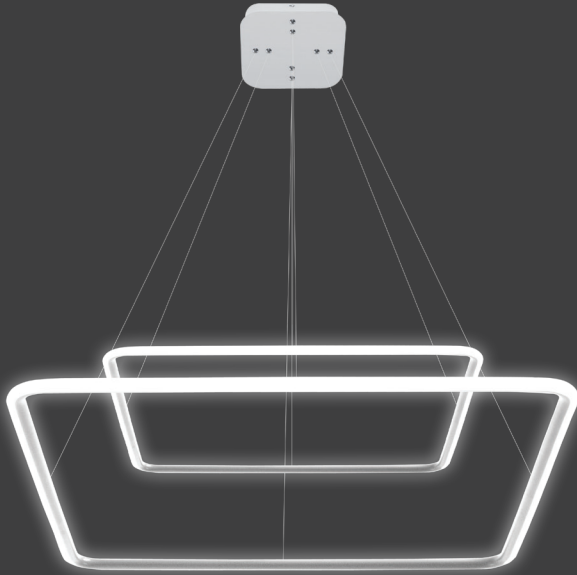

## LA087/P

available colors

H: 400 cm

Ø: 40, 60, 80, 2x 100, 120, 150 cm

P: 355 W

led shapes