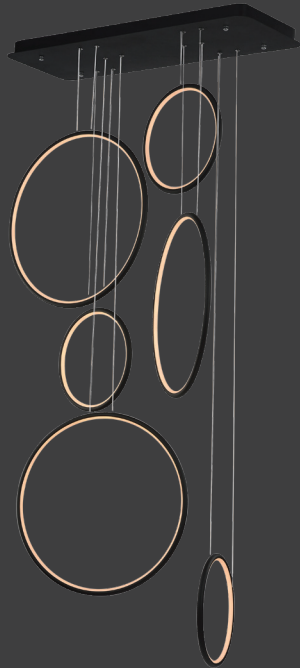

# LED IT SHINE

LED collection 2017

[www.altavola-design.com](http://www.altavola-design.com)

# led it shine

## led shapes

aluminium, silicone

## LA078/CE\_12

available colors

H: 10 cm

Ø: 95 cm

P: 144 W

led shapes