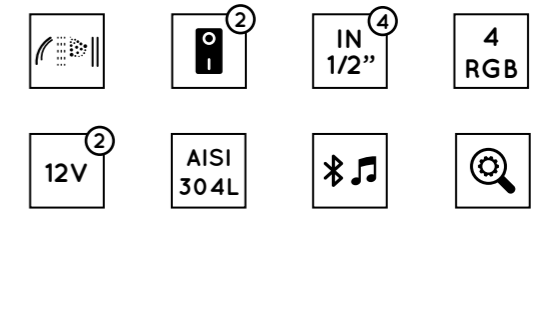

1. **02Q** Acciaio lucido - Mirror steel
   03Q Acciaio spazzolato - Brushed steel