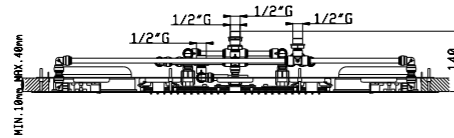

Soffione incasso a controsoffitto 850x540 mm
False ceiling shower head 850x540 mm