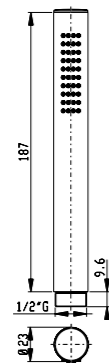

Doccetta tonda ø 23 mm

Round handshower ø 23 mm

AISI
316L

Acciaio inox 316L

Stainless steel aisi 316L

03Q Acciaio spazzolato - Brushed steel