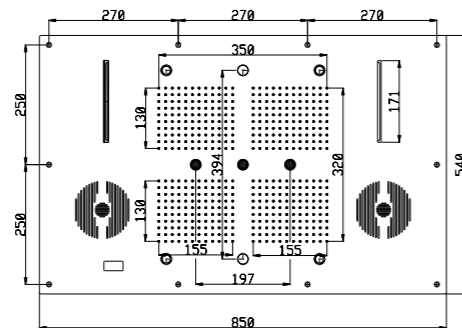

Soffione incasso a controsoffitto 850x540 mm
False ceiling shower head 850x540 mm