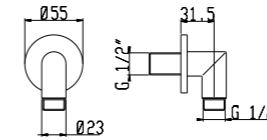

Presacqua

Wall elbow

AISI
316L

Rosone tondo
Acciaio inox 316L

Round rose
Stainless steel aisi 316L

03Q Acciaio spazzolato - Brushed steel