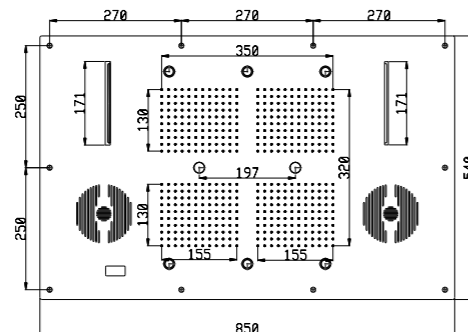

Soffione incasso a controsoffitto 850x540 mm
False ceiling shower head 850x540 mm