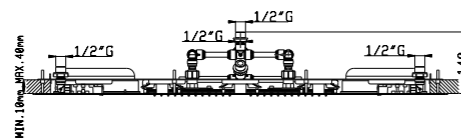

Soffione incasso a controsoffitto 850x540 mm
False ceiling shower head 850x540 mm