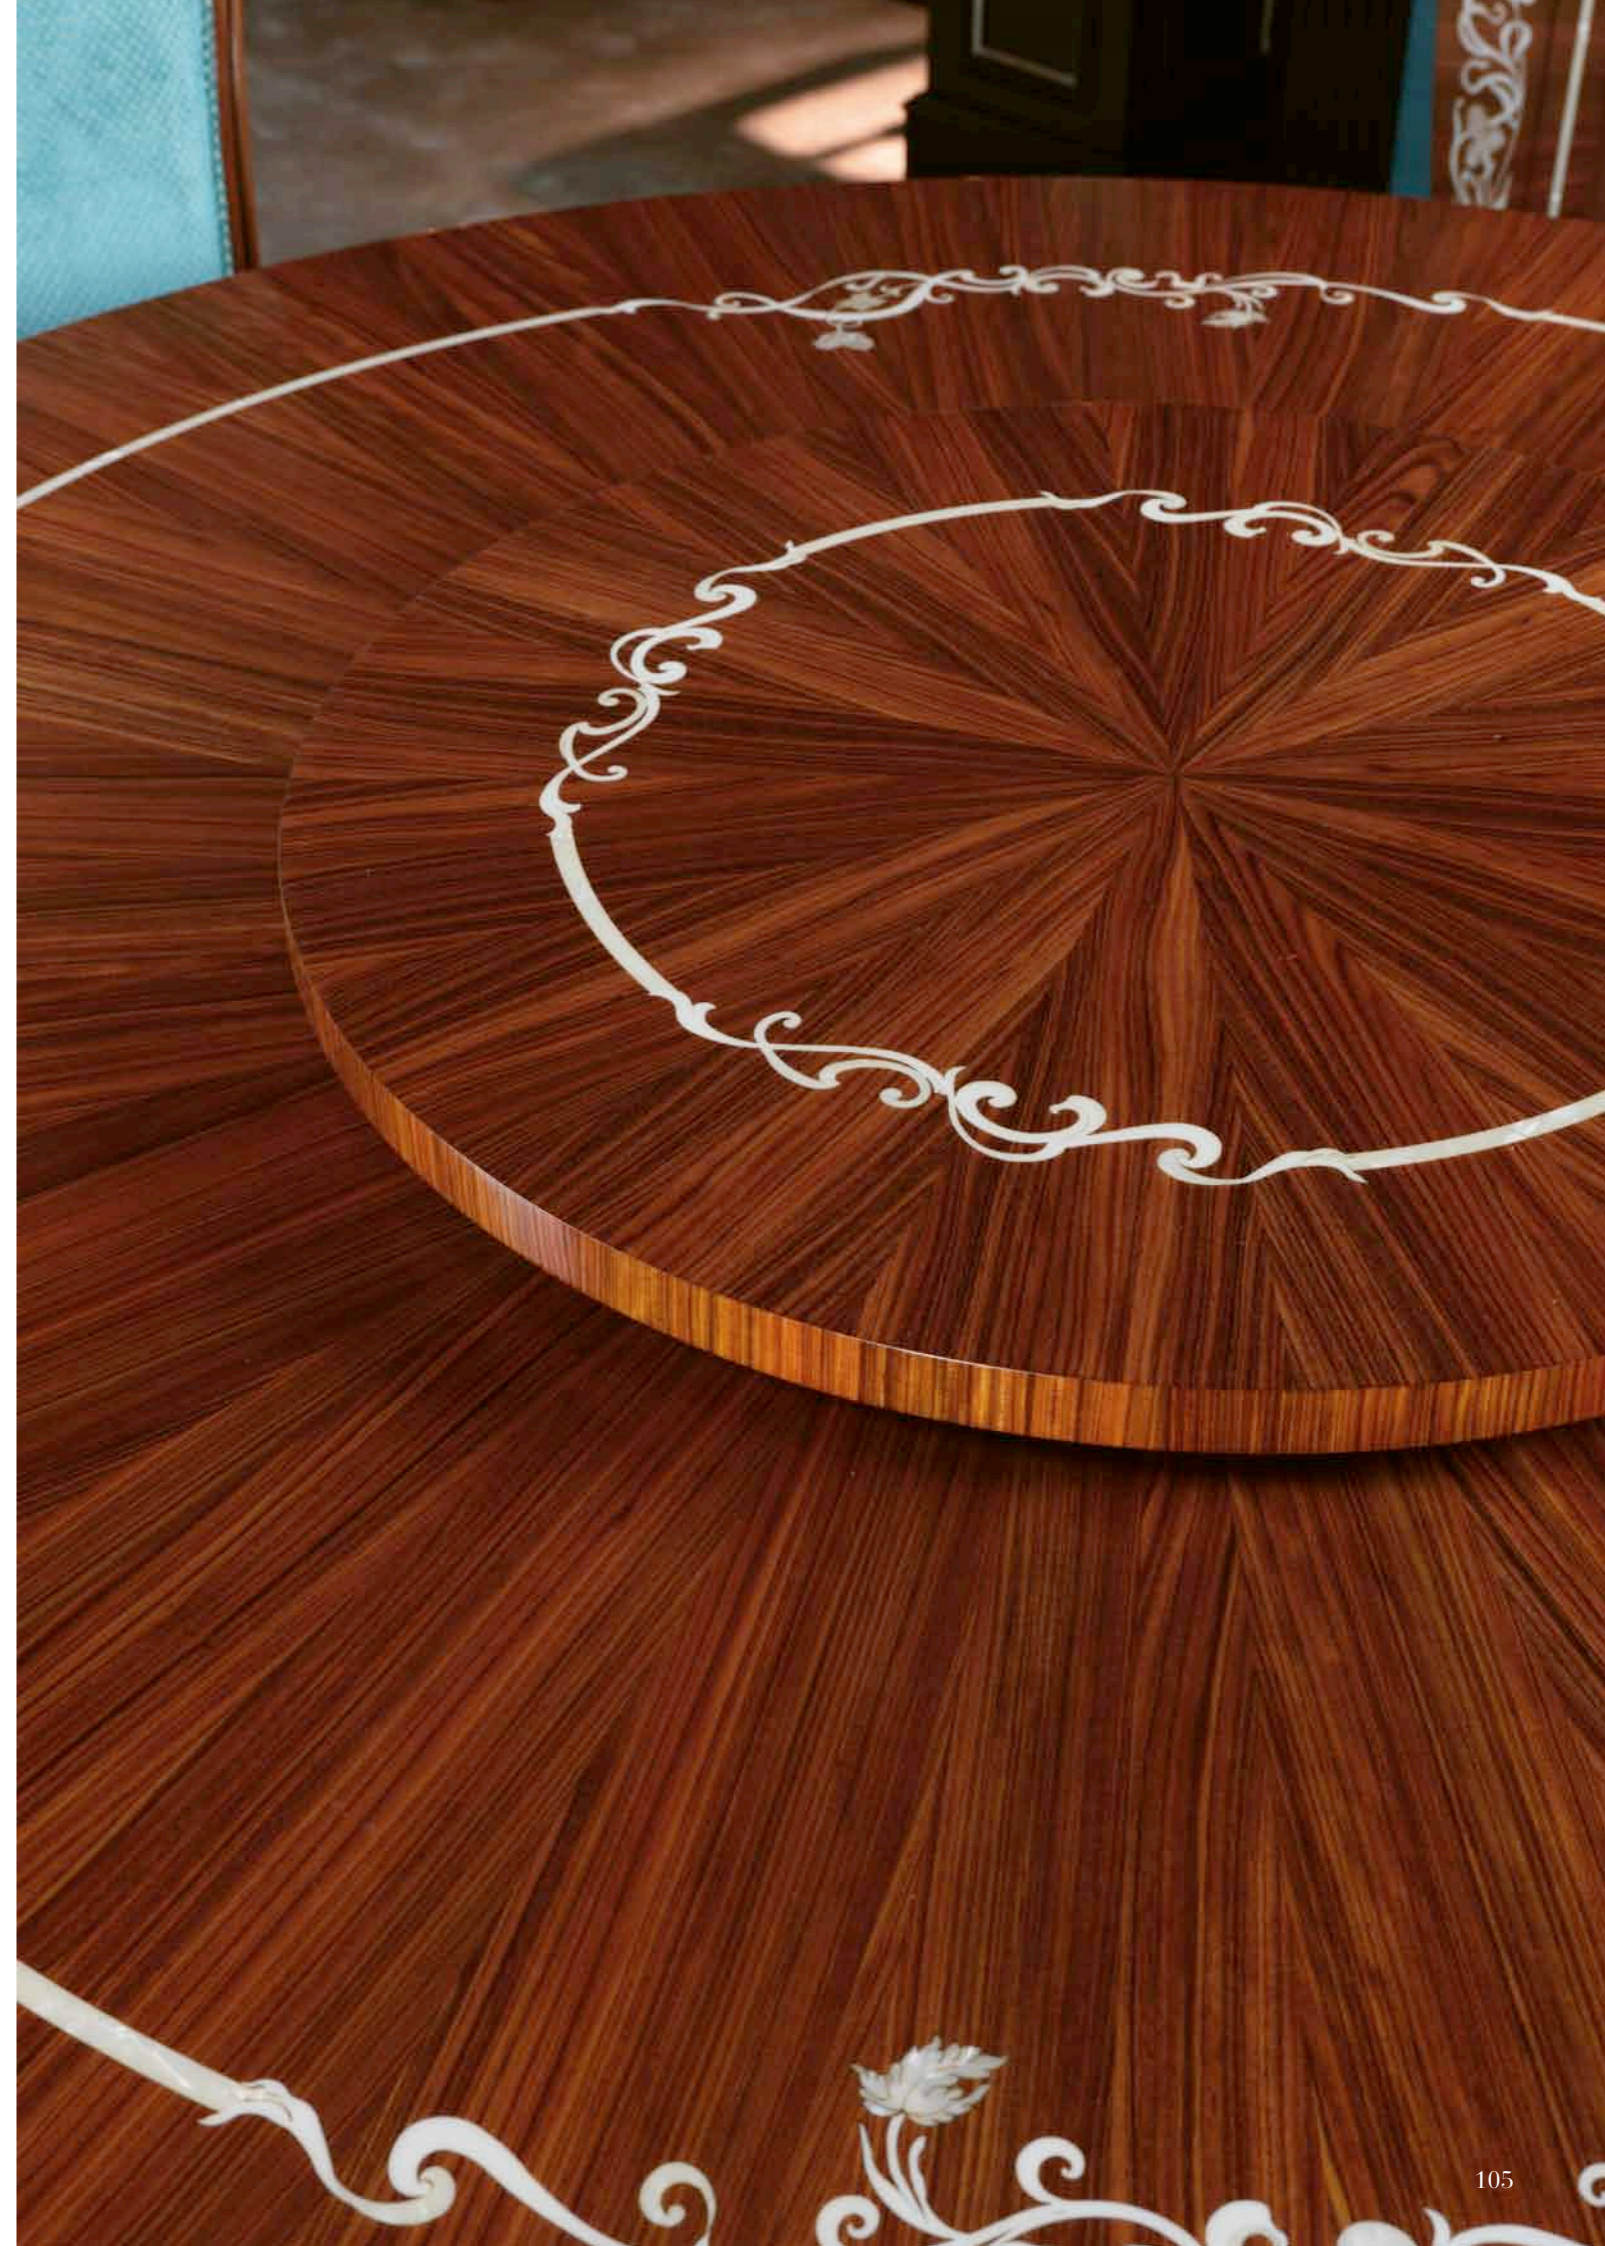

DINING ROOM

Sala da pranzo in palissandro con intarsi in madreperla
Dining room in rosewood with mother of pearl inlays