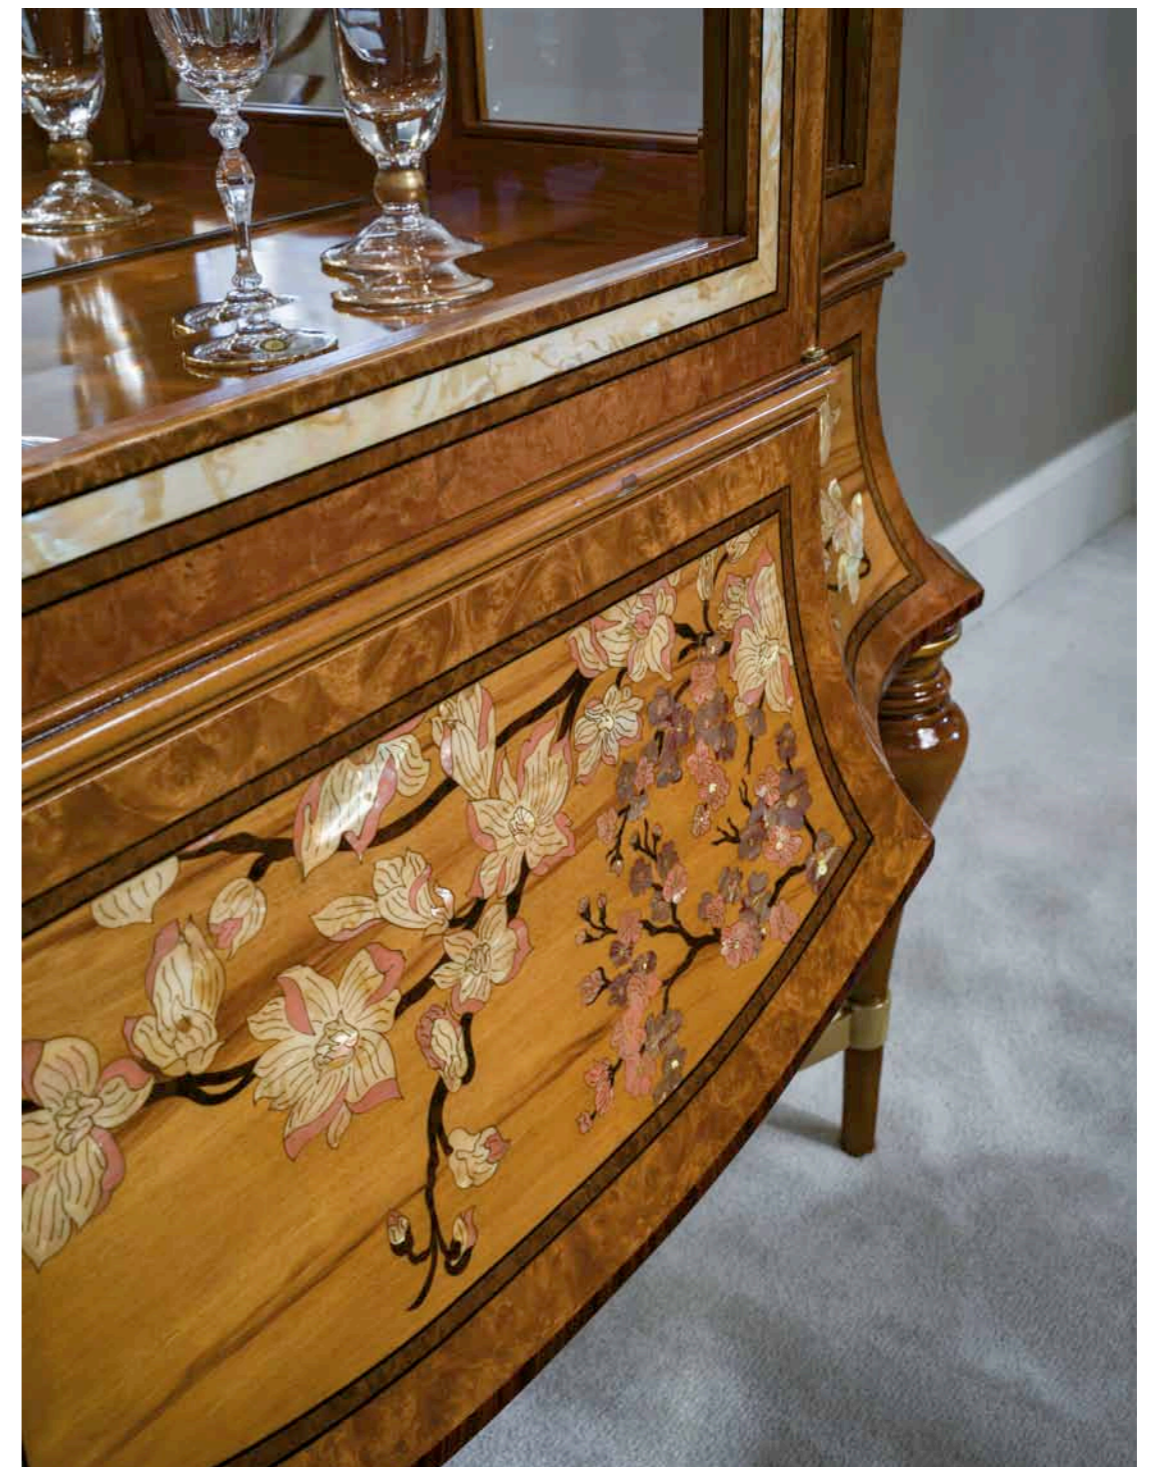

DINING ROOM

Sala da pranzo in radica di castagno con intarsi in madreperla, finitura in gommalacca
Dining room in chesnut briarwood with mother of pearl inlays, shellac finished

art. 1432
Vetrina 1 anta
1 door glass cabinet
cm. 115 * 53 * h. 217