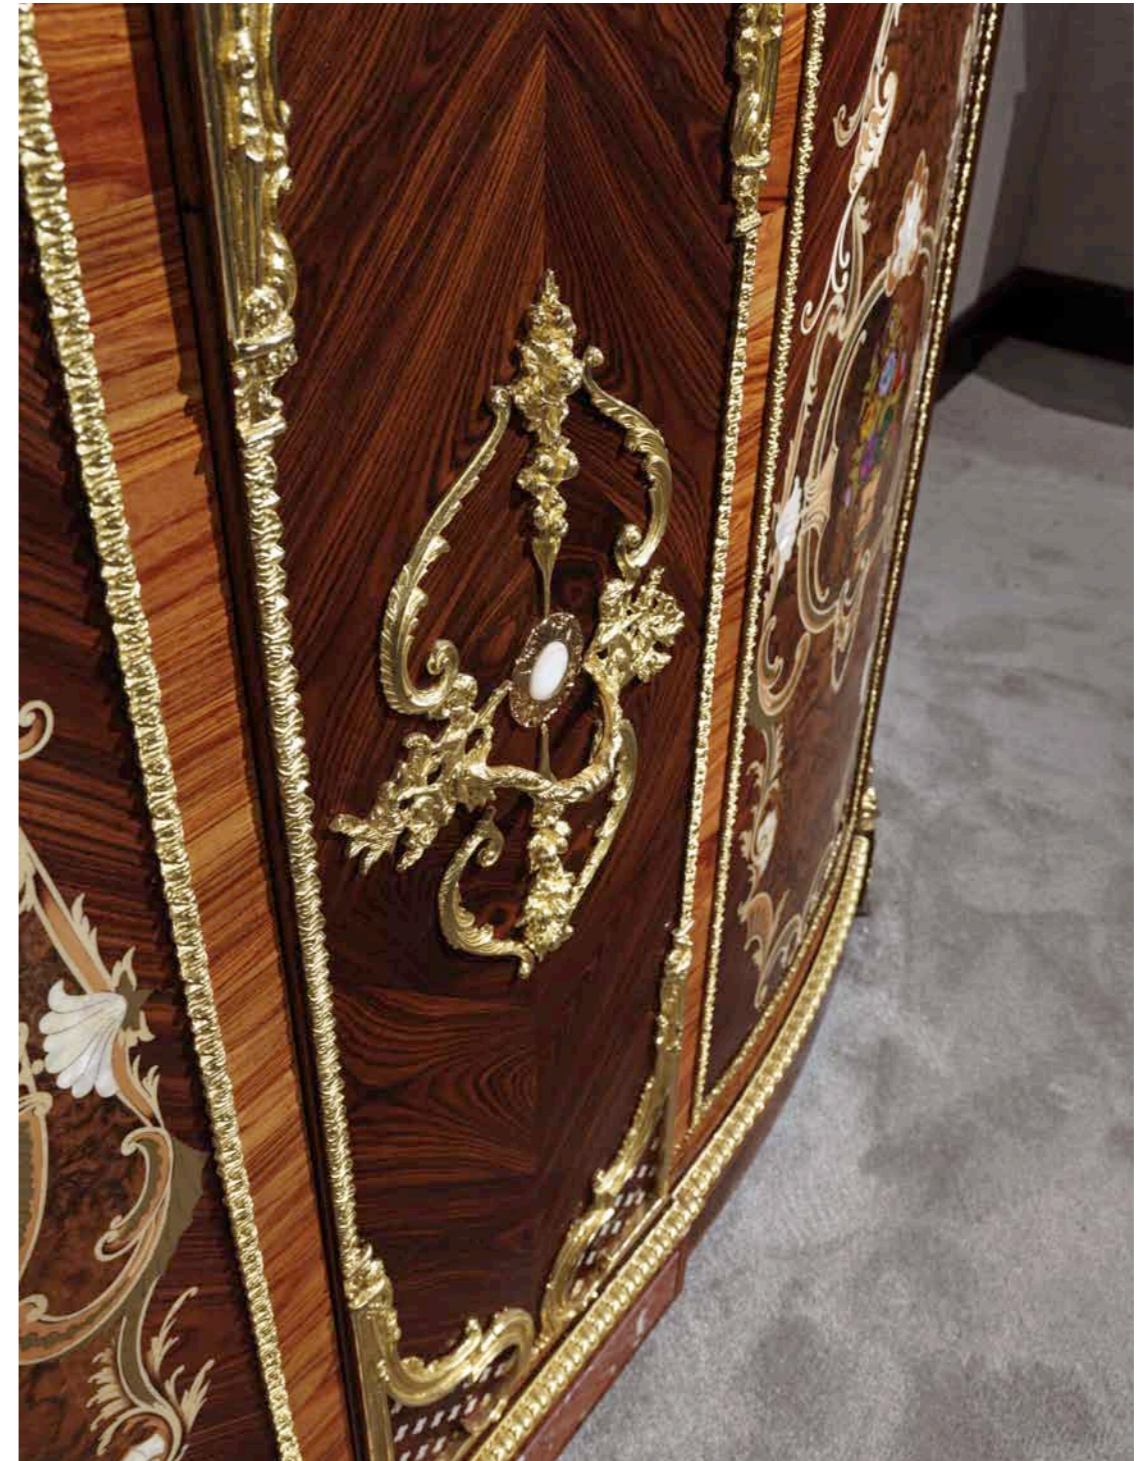

SITTING ROOM

art. 5826
Mobile e bar in bois de rose con intarsi in ottone, avorina e fiori in madreperla, applicazioni in ottone dorato. Piano marmo Rosso Francia
Bar-cabinet in bois de rose with brass inlays, ivory and flowers in mother of pearl, gilded brass applications, marble top Red Francia
cm. 167 * 64 * h. 127

art. 5241
Specchiera intagliata dorata
Carved mirror gilded finished
cm. 130 * h. 197