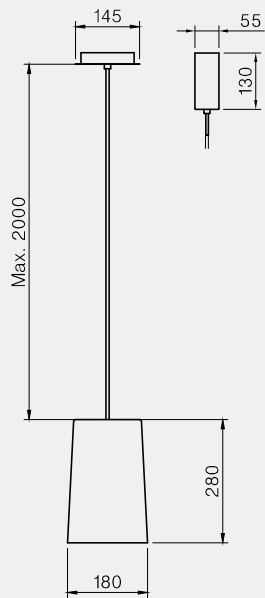

# Manufacturing & technical details of 3 X 3 X 3 GLASS

Elegant glass curves.

Finest handmade leaf finishing.

**C1-GLASS-T**  
IP20 E27 G95 led bulb 5w  
2500K 450lm

**M1-GLASS-T**  
IP20 E27 G95 led bulb 5w  
2500K 450lm

**T1-GLASS-T**  
IP20 E27 G95 led bulb 5w  
2500K 450lm

**T1-360**  
IP20 E27 G95 led bulb 5w  
2500K 450lm