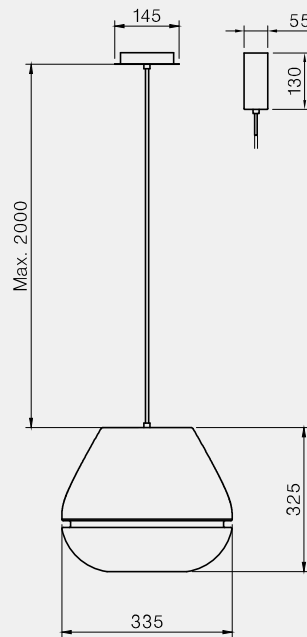

# Manufacturing & technical details of 3 X 3 X 3 GLASS

Elegant glass curves.

Finest handmade leaf finishing.

**C1-GLASS-T**  
IP20 E27 G95 led bulb 5w  
2500K 450lm

**M1-GLASS-T**  
IP20 E27 G95 led bulb 5w  
2500K 450lm

**T1-GLASS-T**  
IP20 E27 G95 led bulb 5w  
2500K 450lm

**T1-360**  
IP20 E27 G95 led bulb 5w  
2500K 450lm