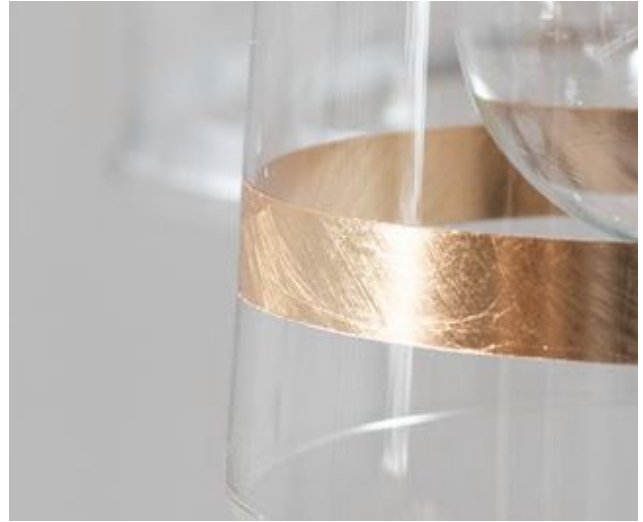

# Manufacturing & technical details of 3 X 3 X 3 GLASS

Elegant glass curves.

Finest handmade leaf finishing.

**C1-GLASS-T**  
IP20 E27 G95 led bulb 5w  
2500K 450lm

**M1-GLASS-T**  
IP20 E27 G95 led bulb 5w  
2500K 450lm

**T1-GLASS-T**  
IP20 E27 G95 led bulb 5w  
2500K 450lm

**T1-360**  
IP20 E27 G95 led bulb 5w  
2500K 450lm