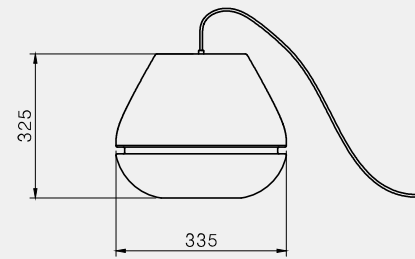

# Manufacturing & technical details of 3 X 3 X 3 GLASS

Elegant glass curves.

Finest handmade leaf finishing.

**C1-GLASS-T**  
IP20 E27 G95 led bulb 5w  
2500K 450lm

**M1-GLASS-T**  
IP20 E27 G95 led bulb 5w  
2500K 450lm

**T1-GLASS-T**  
IP20 E27 G95 led bulb 5w  
2500K 450lm

**T1-360**  
IP20 E27 G95 led bulb 5w  
2500K 450lm