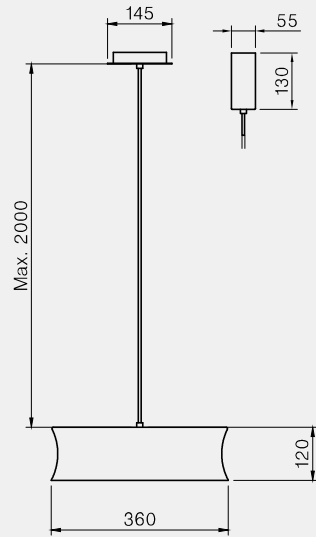

# Manufacturing & technical details of 3 X 3 X 3 GLASS

Elegant glass curves.

Finest handmade leaf finishing.

**C1-GLASS-T**  
IP20 E27 G95 led bulb 5w  
2500K 450lm

**M1-GLASS-T**  
IP20 E27 G95 led bulb 5w  
2500K 450lm

**T1-GLASS-T**  
IP20 E27 G95 led bulb 5w  
2500K 450lm

**T1-360**  
IP20 E27 G95 led bulb 5w  
2500K 450lm