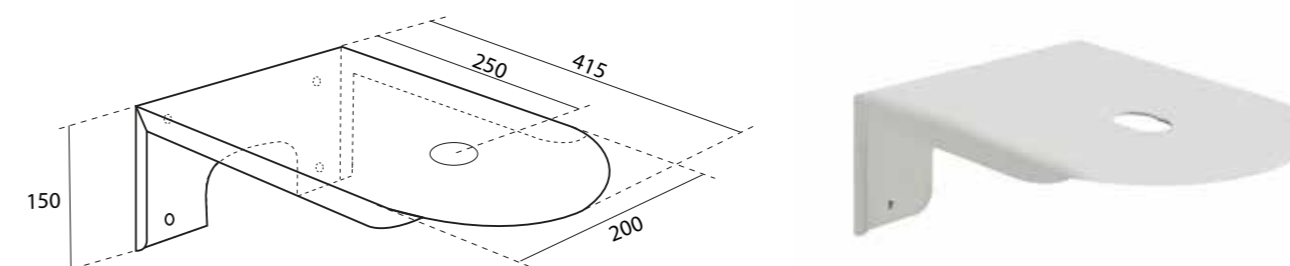

BACILE

BCL01T

(senza portasciugamani)

Lavabo d'appoggio o sospeso in ceramica - Dim. mm Ø465 x h300. Peso netto 12 kg.

Compreso di piletta clip clap e copripiletta in ceramica.

Ceramic countertop or wall-hung washbasin, size mm Ø465 height 300. Net weight 12 kg.

Ceramic waste clip clap included.

Lavabo à poser ou suspendu en céramique - Dim. mm Ø465 height 300. Poids net 12 kg.

Bonde clic-clac en céramique incluse.

BACILE

BCL02T

(con portasciugamani)

Lavabo d'appoggio o sospeso in ceramica - Dim. mm Ø465 x h300. Peso netto 12 kg.

Compreso di piletta clip clap e copripiletta in ceramica.

Ceramic countertop or wall-hung washbasin, size mm Ø465 height 300. Net weight 12 kg.

Ceramic waste clip clap included.

Lavabo à poser ou suspendu en céramique - Dim. mm Ø465 height 300. Poids net 12 kg.

Bonde clic-clac en céramique incluse.

STAFFA PER LAVABO BACILE

BRACKET FOR WASHBASIN BACILE

SUPPORT DE MONTAGE POUR LAVABO BACILE

STFBC

IMBALLO PACKING

Cartone 200 PSI con polistirolo su tutti i lati.

57x57xh43 cm; vol. mc. 0,14; peso lordo 14 kg.

Cardboard 200 PSI with polystyrene on all sides.

57x57xh43 cm; vol. mc. 0,14; gross weight 14 kg.

Carton 200 PSI avec polystyrène sur tous le côtés.

57x57xh43 cm; vol. mc. 0,14; poids brut 14 kg.