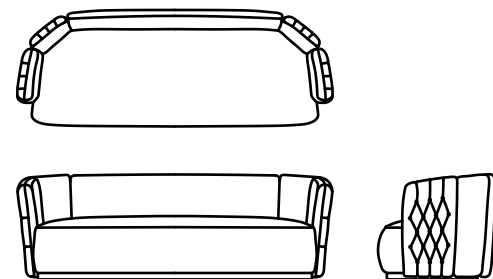

DIAMOND COLLECTION

MADISON

220x 81x 73 (cm) - 86x 31x 28 (inch)
260x 81x 73 (cm) - 102x 31x 28 (inch)

DIVANO IN VELLUTO, BASE IN METALLO, FINITURA TITANIO
VELVET SOFA, METAL BASEMENT TITANIUM FINISHING

DIAMOND COLLECTION

MADISON - Capitonè

220x 81x 73 (cm) - 86x 31x 28 (inch)
260x 81x 73 (cm) - 102x 31x 28 (inch)

DIVANO IN VELLUTO CON PANNELLATURE E SCHIENALE IN
CAPITONNE', BASE IN METALLO FINITURA TITANIO
VELVET SOFA, BOTTON DOWN SIDE AND BACK PANELS,
METAL BASEMENT TITANIUM FINISHING

FORD

80x 78x 67 (cm) - 31x 30x 26 (inch)

POLTRONA IN PELLE, BASE IN METALLO FINITURA TITANIO
LEATHER ARMCHAIR, METAL BASEMENT TITANIUM FINISHING

FORD - capitonè

80x 78x 67 (cm) - 31x 30x 26 (inch)

POLTRONA IN PELLE CON SCHIENALE IN CAPITONNE', BASE IN
METALLO FINITURA TITANIO
LEATHER ARMCHAIR, BOTTON DOWN SIDE AND BACK PANELS,
METAL BASEMENT TITANIUM FINISHING