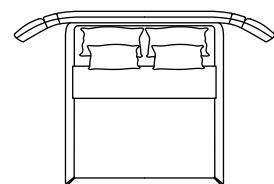

DIAMOND COLLECTION

JAMES

50x 35x 38 (cm) - 19x 13x 15 (inch)

COMODINO DUE CASSETTI IN LEGNO NOCE, TOP IN MARMO, MANIGLIA IN METALLO FINITURA TITANIO
NIGHT BEDSIDE TABLE, TWO DRAWERS, VEENERED WALNUT WOOD, MARBLE TOP, METAL TITANIUM FINISHING HANDLE

MORRISON

300x 217x 90 (cm) - 118x 85x 35 (inch)
340x 227x 90 (cm) - 133x 89x 35 (inch)

LETTO KING SIZE, TESTATA IN VELLUTO CON FASCE IN PELLE
KING SIZE BED, UPHOLSTERED VELVET AND LEATHER HEADBOARD DETAILS