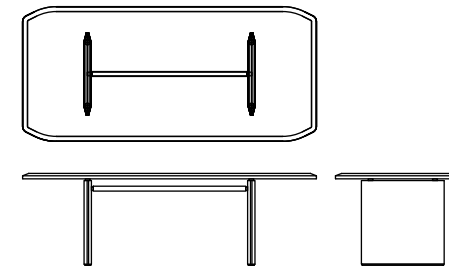

AVALON

200x 110x 75 (cm) - 78x 45x 29 (inch)
240x 110x 75 (cm) - 94x 45x 29 (inch)
280x 110x 75 (cm) - 110x 45x 29 (inch)

TAVOLO RETTANGOLARE CON TOP IN MARMO, GAMBA IMPIALLACCIATA LEGNO NOCE CON BASE IN METALLO FINITURA TITANIO, TUBO STRUTTURALE RIVESTITO IN ECO PELLE
DINING TABLE, MARBLE TOP, VEENERED IN WALNUT LEGS, METAL DETAILS TITANIUM FINISHING, CROSSING TUBE COVERED IN ECO LEATHER