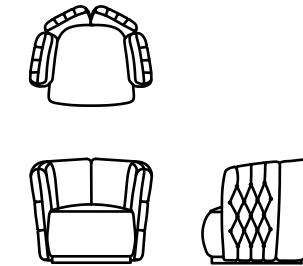

DIAMOND COLLECTION

MADISON

220x 81x 73 (cm) - 86x 31x 28 (inch)
260x 81x 73 (cm) - 102x 31x 28 (inch)

DIVANO IN VELLUTO, BASE IN METALLO, FINITURA TITANIO
VELVET SOFA, METAL BASEMENT TITANIUM FINISHING

DIAMOND COLLECTION

MADISON - Capitonè

220x 81x 73 (cm) - 86x 31x 28 (inch)
260x 81x 73 (cm) - 102x 31x 28 (inch)

DIVANO IN VELLUTO CON PANNELLATURE E SCHIENALE IN
CAPITONNE', BASE IN METALLO FINITURA TITANIO
VELVET SOFA, BOTTON DOWN SIDE AND BACK PANELS,
METAL BASEMENT TITANIUM FINISHING

FORD

80x 78x 67 (cm) - 31x 30x 26 (inch)

POLTRONA IN PELLE, BASE IN METALLO FINITURA TITANIO
LEATHER ARMCHAIR, METAL BASEMENT TITANIUM FINISHING

FORD - capitonè

80x 78x 67 (cm) - 31x 30x 26 (inch)

POLTRONA IN PELLE CON SCHIENALE IN CAPITONNE', BASE IN
METALLO FINITURA TITANIO
LEATHER ARMCHAIR, BOTTON DOWN SIDE AND BACK PANELS,
METAL BASEMENT TITANIUM FINISHING