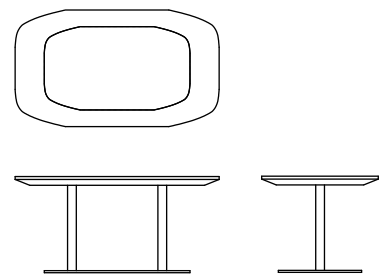

SENNA

70x 40x 33 (cm) - 27x 15x 13 (inch)

TAVOLINO SERVETTO CON TOP IN MARMO, TELAIO E BASE IN METALLO FINITURA TITANIO
MARBLE SIDETABLE METAL LEGS AND FRAME IN TITANIUM FINISHING