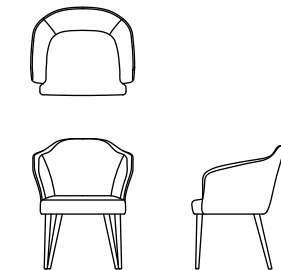

HARVEY

65x 59x 84 (cm) - 25x 23x 33 (inch)

SEDIA IN PELLE CON GAMBE IMPIALLACCIATA LEGNO NOCE
LEATHER CHAIR, VEENERED WALNUT LEG