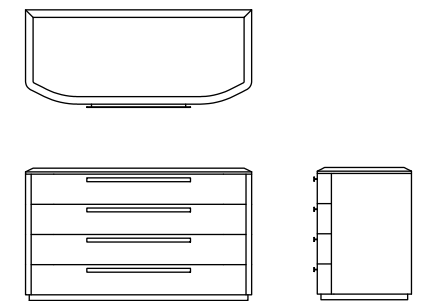

ANDY

120x 50x 66 (cm) - 47x 19x 26 (inch)

MOBILE CONTENITORE CON CASSA CON QUATTRO CASSETTI IMPIALLACCIATO LEGNO NOCE O LACCATA, BASE E MANIGLIE IN METALLO FINITURA TITANIO
NIGHT DRAWER CHEST, LACQUERED OR VEENERED WALNUT WOOD, BASEMENT AND (OCCHIO QUA MANCA QUALCOSA)