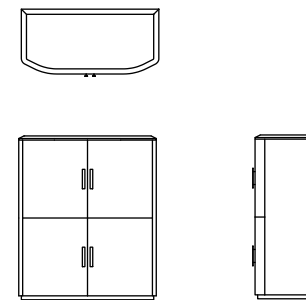

MIKE

105x 50x 126 (cm) - 41x 19x 49 (inch)

MADIA ALTA CON CASSA E QUATTRO ANTE IMPIALLACCIATE LEGNO NOCE O LACCATE, TOP IN MARMO, MANIGLIE E BASE IN METALLO FINITURA TITANIO
TALL SIDEBOARD, FOUR DOORS LACQUERED OR VEENERED IN WALNUT WOOD, MARBLE TOP, BASEMENT AND HANDLES METAL TITANIUM FINISHING