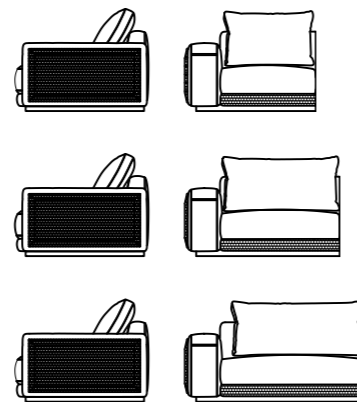

GASTON - poltrona 1BR

100x 110x 80 (cm) - **39x 43x 31 (inch)**

DIVANO IN VELLUTO CON PANNELLI IN PELLE INTRECCIATA.
VELVET SOFA WITH SIDE PANELS COVER IN CROSSED LEATHER.