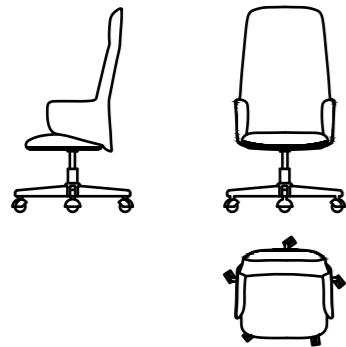

POLTRONA IN TESSUTO CON GUSCIO IN PELLE INTRECCIATA.
FABRIC ARMCHAIR WITH CROSSED LEATHER SHELL.

OLIVIA

60x 58x 125 (cm) - 23x 22x 49 (inch)

SEDIA DA UFFICIO SU RUOTE.
OFFICE CHAIR ON WHEELS.

DALIA

44x 50x 70 (cm) - 17x 19x 27 (inch)

SEDIA DA PRANZO.
DINING CHAIR.

FABIAN - SWEVEL

160x 75 (cm) - 63x 29 (inch)

TAVOLO DA PRANZO CON SWEVEL.
DINING TABLE WITH SWEVEL.

FABIAN

160x 75 (cm) - 63x 29 (inch)

TAVOLO DA PRANZO.
DINING TABLE.

SMLIVING COUTURE