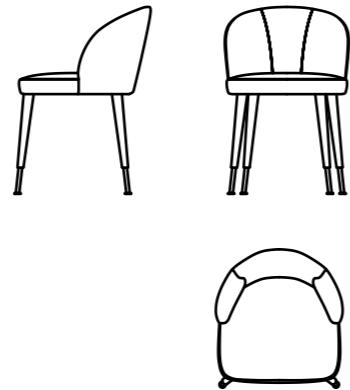

DALIA

44x 50x 70 (cm) - 17x 19x 27 (inch)

SEDIA DA PRANZO.
DINING CHAIR.