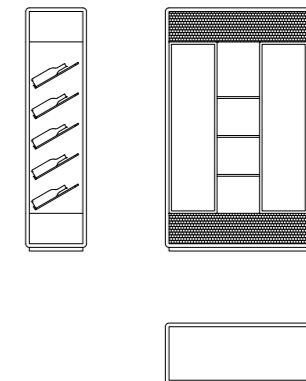

SMLIVING COUTURE

ZOÉ

120x 50x 75 (cm) - 47x 19x 29 (inch)

MADIA PRANZO CON ANTINA A RIBALTA E LED 3000K.
DINING SIDEBOARD WITH 3000K LED LIGHT STORAGE.

MATHIEU

120x 50x 200 (cm) - 47x 19x 78 (inch)

CANTINA PORTA BOTTIGLIE.
BOTTLE STORAGE.