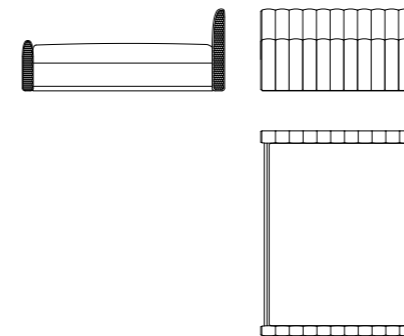

CLOÈ

120x 50x 75(cm) - 47x 19x 29 (inch)

BEAUTY.
BEAUTY.