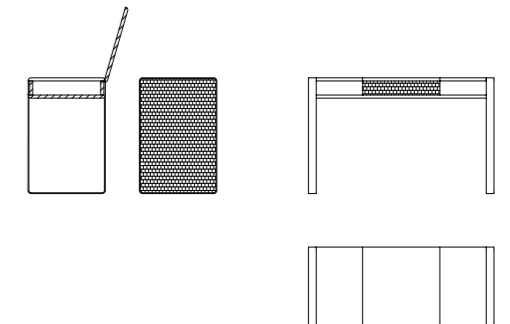

LETTO OSPITI.
LETTO GUEST.

OLIVER

168x 222x 90 (cm) - 66x 87x 35 (inch)

LETTO BAMBINI.
KIDS BED.

CLOÈ

120x 50x 75(cm) - 47x 19x 29 (inch)

BEAUTY.
BEAUTY.

THEO

60x 45x 45(cm) - 23x 17x 17 (inch)

COMODINO.
NIGHTSIDETABLE.

ELIE

45x 46x 46 (cm) - 17x 18x 18 (inch)

COMODINO.
NIGHTSIDETABLE.

LOUIS

60x 40x 45 (cm) - 23x 15x 17 (inch)

PANCHETTA PER BEAUTY.
BEAUTYBENCH.