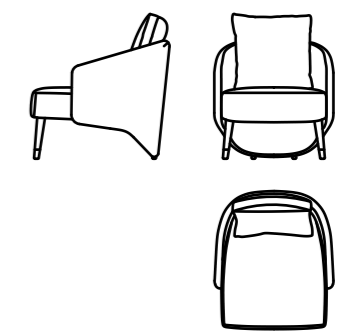

GASTON - daybed

180x 90x 65 (cm) - 70x 35x 25 (inch)

DAYBED IN VELLUTO CON PANNELLI IN PELLE INTRECCIATA.
VELVET DEYBED WITH SIDE PANELS COVER IN CROSSED LEATHER.

MAXIME

220x 92x 78 (cm) - 86x 36x 30 (inch)
255x 92x 78 (cm) - 100x 36x 30 (inch)

DIVANO IN PELLE CON DETTAGLI IN PELLE INTRECCIATA.
LEATHER SOFA WITH CROSSED LEATHER DETAILS.

CECILE

76x 73x 65 (cm) - 30x 28x 25 (inch)

POLTRONA IN PELLE.
LEATHER ARMCHAIR.

BRIGITTE

65x 69x 65 (cm) - 25x 27x 25 (inch)

POLTRONA IN TESSUTO CON GUSCIO IN PELLE INTRECCIATA.
FABRIC ARMCHAIR WITH CROSSED LEATHER SHELL.