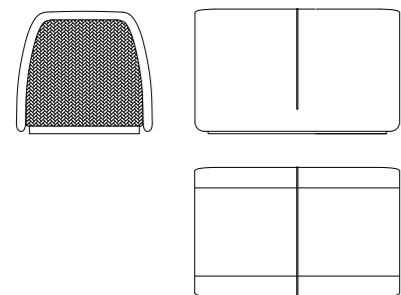

60x 45x 45(cm) - 23x 17x 17 (inch)

COMODINO.
NIGHTSIDETABLE.

ELIE

45x 46x 46 (cm) - 17x 18x 18 (inch)

COMODINO.
NIGHTSIDETABLE.

LOUIS

60x 40x 45 (cm) - 23x 15x 17 (inch)

PANCHETTA PER BEAUTY.
BEAUTYBENCH.

ADAM

45x45x45 (cm) - 17x 17x 17 (inch)

POUF .
POUF .

ERNEST

67x 40x 45 (cm) - 26x 15x 17 (inch)

PANCA POGGIA PIEDI.
LEG REST BENCH.

FEDRA

141x 40x 43 (cm) - 55x 15x 16 (inch)