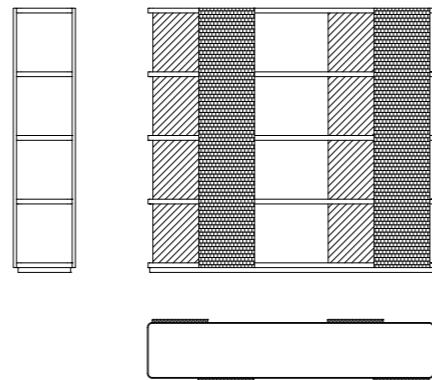

EDMOND

180x 100x 75 (cm) - 70x 39x 29 (inch)
220x 100x 75 (cm) - 86x 39x 29 (inch)
250x 100x 75 (cm) - 98x 39x 29 (inch)

TAVOLO DA PRANZO.
DINING TABLE.

MELODIE

166x 40x 180 (cm) - 65x 15x 70 (inch)

LIBRERIA.
LIBRARY.