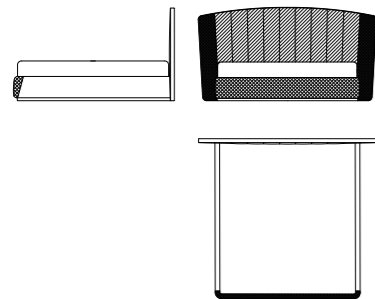

TAVOLINI SERVETTI ALTO.
HIGH COFFEE TABLE.

VINCENT

200x 186x 120 (cm) - 78x 73x 47 (inch)
206x 230x120 (cm) - 81x 90x 47 (inch)
226x 230x120 (cm) - 89x 90x 47 (inch)

LETTO MASTER.
LETTO MASTER.

DORIAN

180x 200x120 (cm) - 70x 78x 47 (inch)
220x 230x120 (cm) - 86x 90x 47 (inch)
200x 230x120 (cm) - 78x 90x 47 (inch)