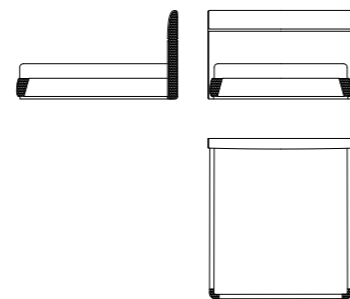

OLIVER

168x 222x 90 (cm) - 66x 87x 35 (inch)

LETTO BAMBINI.
KIDS BED.