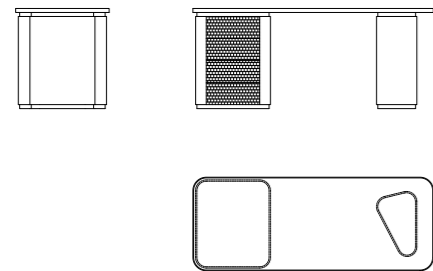

YVONNE

220x 55x 80 (cm) - 86x 33x 31 (inch)

MADIA DA PRANZO SU PIEDI.
ON FEET DINING SIDEBOARD.