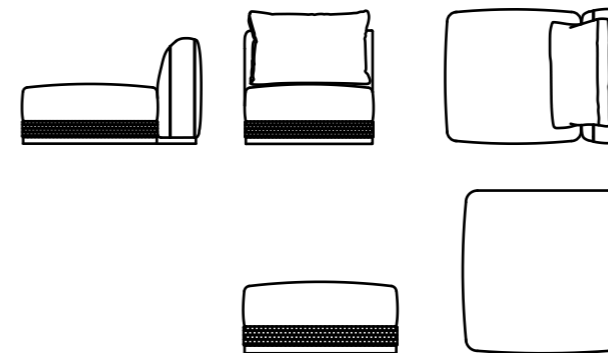

GASTON - no BR / no SCH

81x 84x 45 (cm) - **31x 33x 17 (inch)**
110x 81x 80 (cm) - **43x 31x 31 (inch)**

DIVANO/POUFF IN VELLUTO CON PANNELLI IN PELLE INTRECCIATA.
VELVET SOFA/POUFF WITH SIDE PANELS COVER IN CROSSED LEATHER.