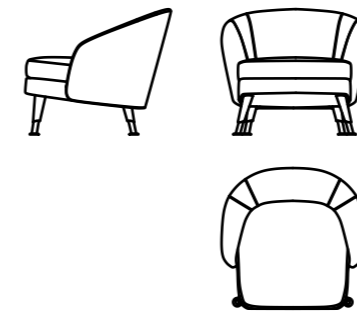

CECILE

76x 73x 65 (cm) - 30x 28x 25 (inch)

POLTRONA IN PELLE.
LEATHER ARMCHAIR.

BRIGITTE

65x 69x 65 (cm) - 25x 27x 25 (inch)

POLTRONA IN TESSUTO CON GUSCIO IN PELLE INTRECCIATA.
FABRIC ARMCHAIR WITH CROSSED LEATHER SHELL.