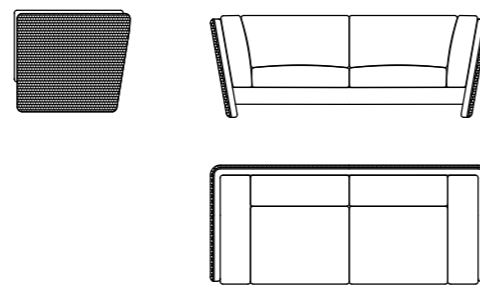

MAXIME

220x 92x 78 (cm) - 86x 36x 30 (inch)
255x 92x 78 (cm) - 100x 36x 30 (inch)

DIVANO IN PELLE CON DETTAGLI IN PELLE INTRECCIATA.
LEATHER SOFA WITH CROSSED LEATHER DETAILS.